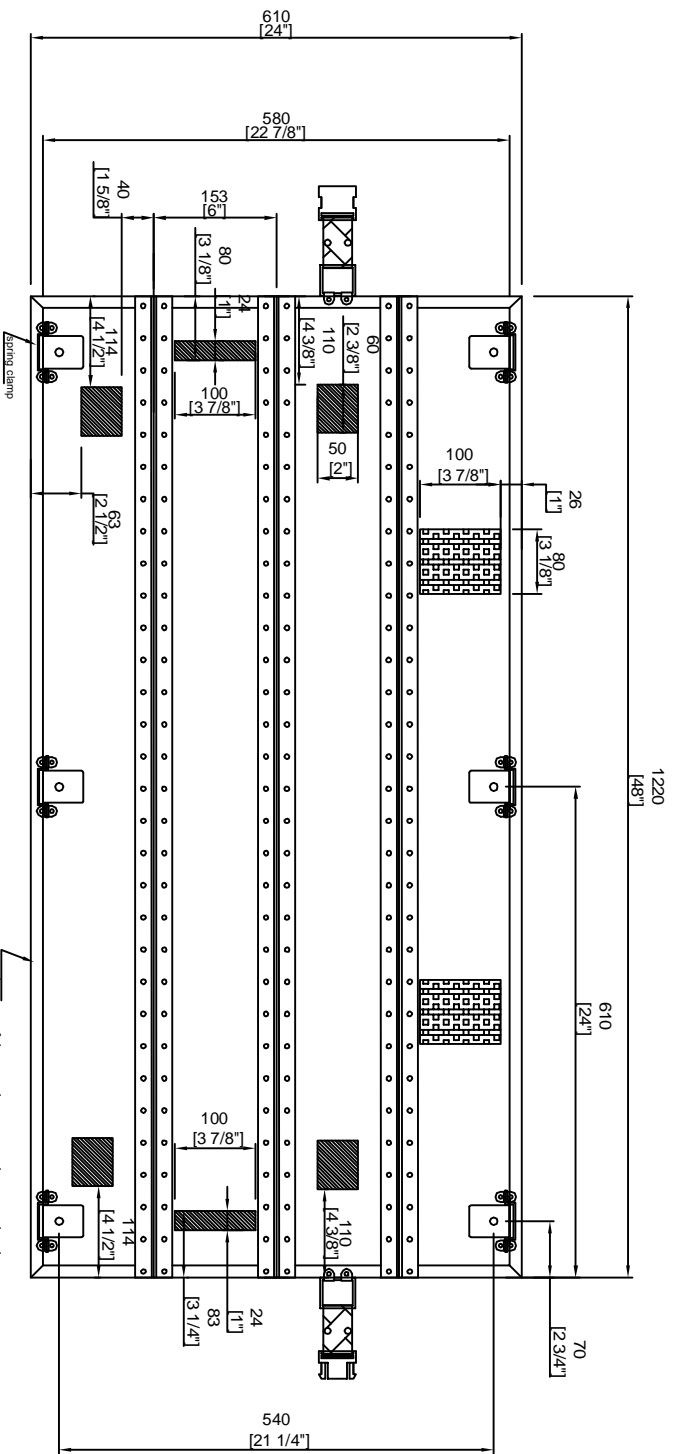

# RRSTANDT

SKU : RRSTANDT  
 BY :  
 UPC: 821525009404  
 ROAD READY CASES  
 APPROVAL SIGNATURE :  
 DATE :

DRAWING DATE : 03 / 30 / 2010  
 SCALE : 1:13  
 DRAWINGS NUMBER : 1/4  
 REVISION : NA

# RRSTANDT

SKU: RRSTANDT BY:

ROAD READY CASES

UPC: 821525009404

DATE:

APPROVAL SIGNATURE:

DRAWING DATE :	SCALE :	DRAWING NUMBER :	REVISION :
03 / 30 / 2010	1:11	2/4	NA

# RRSTANDT

a piece of iron sheet underneath the aluminum profile on sides for hanging the banner w/ magnet

aluminum profile

1mm iron sheet

BY: **SKU : RRSTANDT**

**ROAD READY CASES**

UPC: 821525009404

APPROVAL SIGNATURE : \_\_\_\_\_ DATE :

DRAWING DATE : 03 / 30 / 2010 SCALE : 1:9 DRAWING NUMBER : 3/4 REVISION : NA