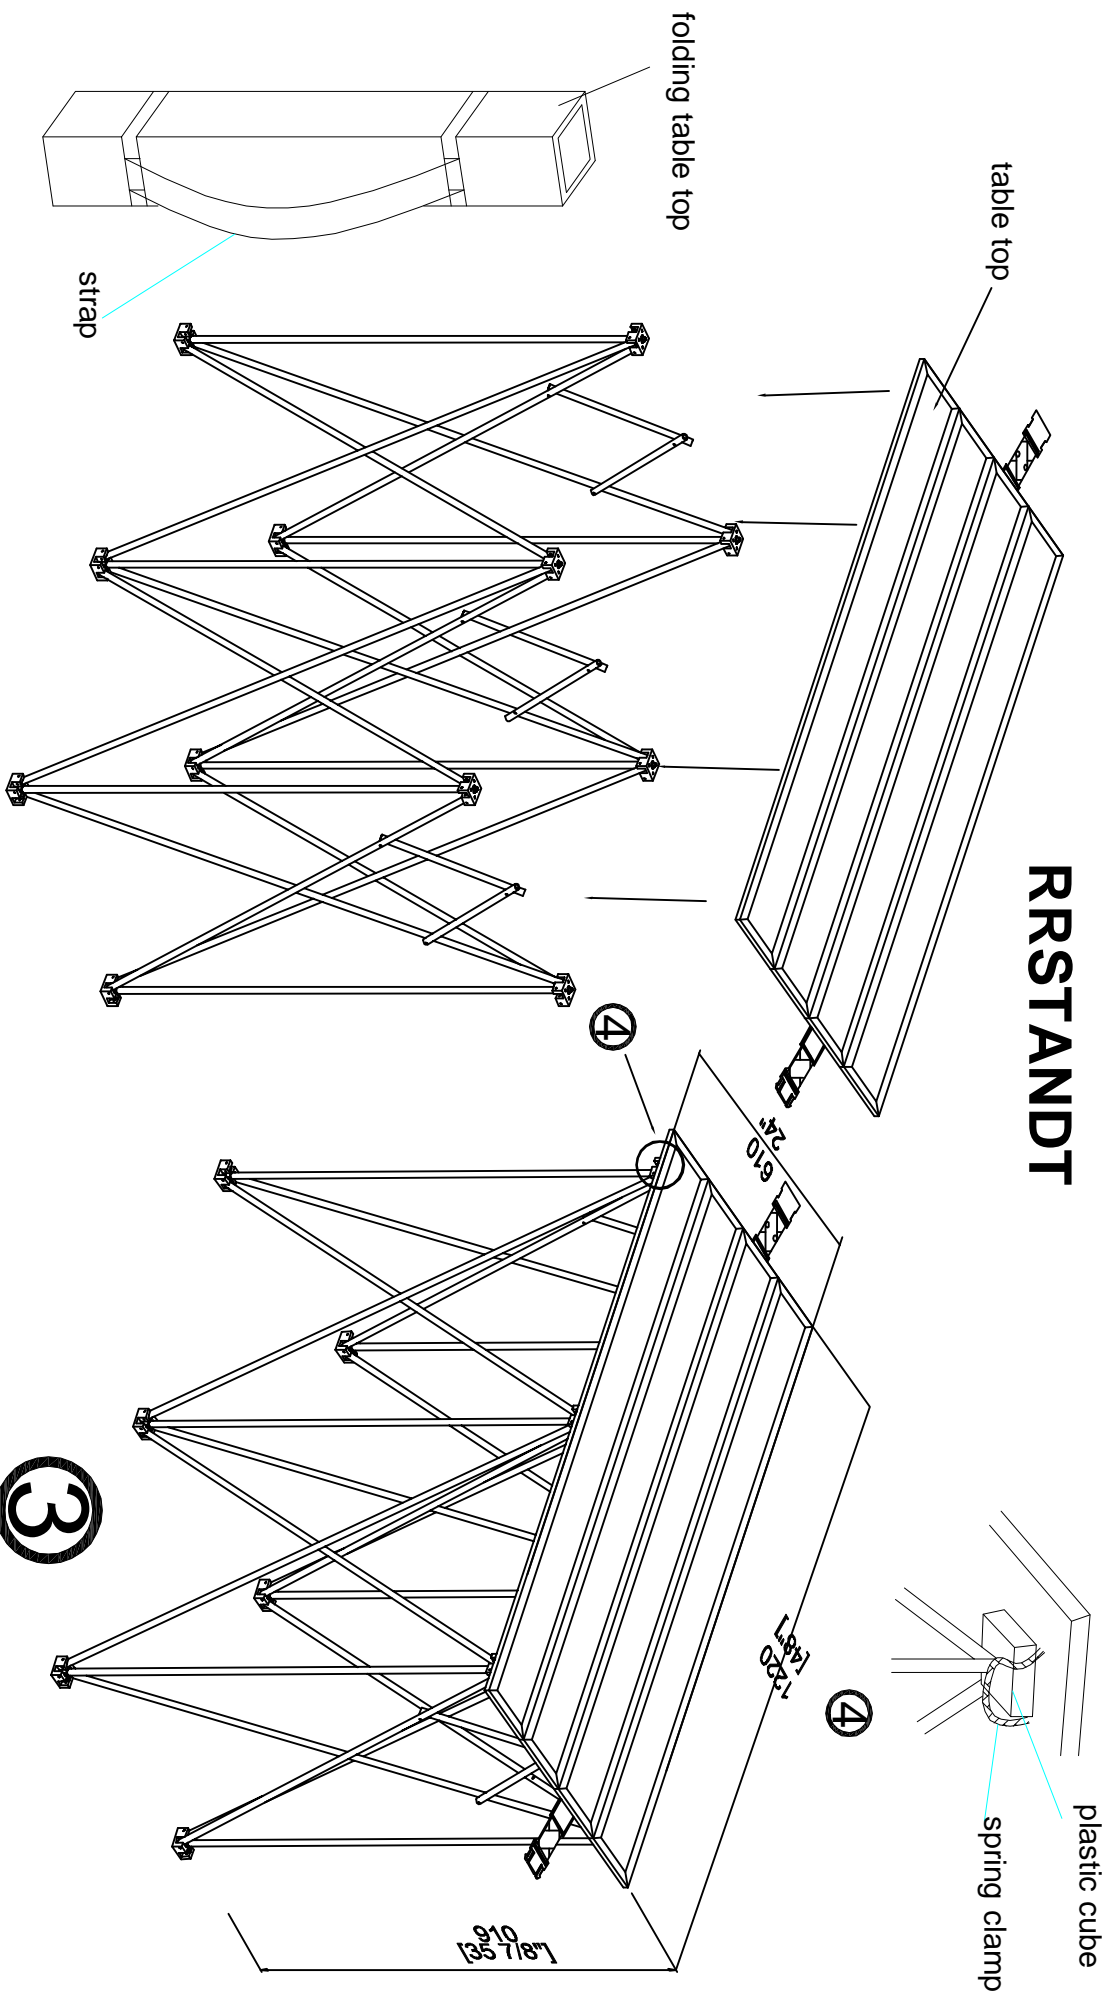

# RRSTANDT

SKU : RRSTANDT  
 BY :  
 UPC: 821525009404  
 ROAD READY CASES  
 APPROVAL SIGNATURE :  
 DATE :

DRAWING DATE : 03 / 30 / 2010  
 SCALE : 1:13  
 DRAWINGS NUMBER : 1/4  
 REVISION : NA

# RRSTANDT

SKU: RRSTANDT BY:

ROAD READY CASES

UPC: 821525009404

DATE:

APPROVAL SIGNATURE:

DRAWING DATE :	SCALE :	DRAWING NUMBER :	REVISION :
03 / 30 / 2010	1:11	2/4	NA

# RRSTANDT

a piece of iron sheet underneath the aluminum profile on sides for hanging the banner w/ magnet

aluminum profile

1mm iron sheet

BY: **SKU : RRSTANDT**

**ROAD READY CASES**

UPC: 821525009404

APPROVAL SIGNATURE : \_\_\_\_\_ DATE :

DRAWING DATE : 03 / 30 / 2010 SCALE : 1:9 DRAWING NUMBER : 3/4 REVISION : NA