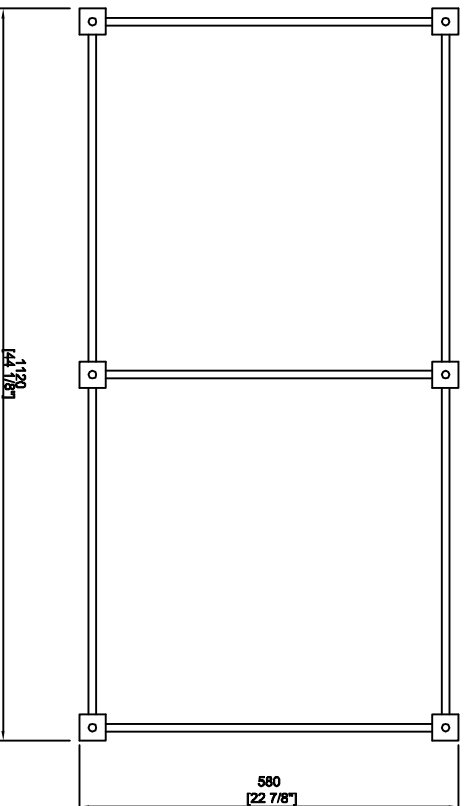

# RRSTANDT

SKU : RRSTANDT  
 BY :  
 UPC: 821525009404  
 ROAD READY CASES  
 APPROVAL SIGNATURE :  
 DATE :

DRAWING DATE : 03 / 30 / 2010  
 SCALE : 1:13  
 DRAWINGS NUMBER : 1/4  
 REVISION : NA

# RRSTANDT

SKU: RRSTANDT BY:

ROAD READY CASES

UPC: 821525009404

DATE:

APPROVAL SIGNATURE:

DRAWING DATE :	SCALE :	DRAWING NUMBER :	REVISION :
03 / 30 / 2010	1:11	2/4	NA

# RRSTANDT

a piece of iron sheet underneath the aluminum profile on sides for hanging the banner w/ magnet

aluminum profile

1mm iron sheet

BY: **SKU : RRSTANDT**

**ROAD READY CASES**

UPC: 821525009404

APPROVAL SIGNATURE : \_\_\_\_\_ DATE :

DRAWING DATE : 03 / 30 / 2010 SCALE : 1:9 DRAWING NUMBER : 3/4 REVISION : NA