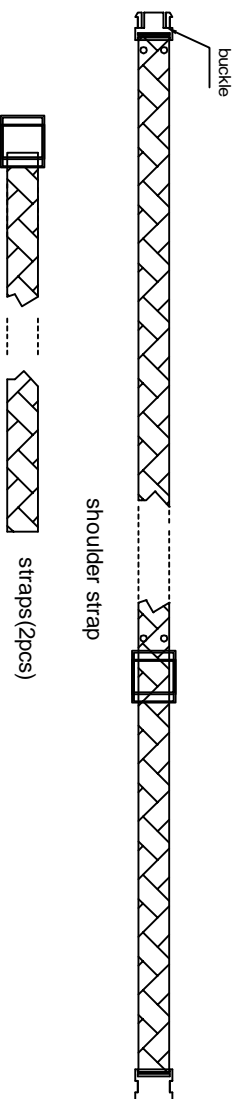

# RRSTANDT

SKU : RRSTANDT  
 BY :  
 UPC: 821525009404  
 ROAD READY CASES  
 APPROVAL SIGNATURE :  
 DATE :

DRAWING DATE : 03 / 30 / 2010  
 SCALE : 1:13  
 DRAWINGS NUMBER : 1/4  
 REVISION : NA

# RRSTANDT

SKU: RRSTANDT BY:

ROAD READY CASES

UPC: 821525009404

DATE:

APPROVAL SIGNATURE:

DRAWING DATE :	SCALE :	DRAWING NUMBER :	REVISION :
03 / 30 / 2010	1:11	2/4	NA

# RRSTANDT

a piece of iron sheet underneath the aluminum profile on sides for hanging the banner w/ magnet

aluminum profile

1mm iron sheet

BY: **SKU : RRSTANDT**

**ROAD READY CASES**

UPC: 821525009404

APPROVAL SIGNATURE : \_\_\_\_\_ DATE :

DRAWING DATE : 03 / 30 / 2010 SCALE : 1:9 DRAWING NUMBER : 3/4 REVISION : NA