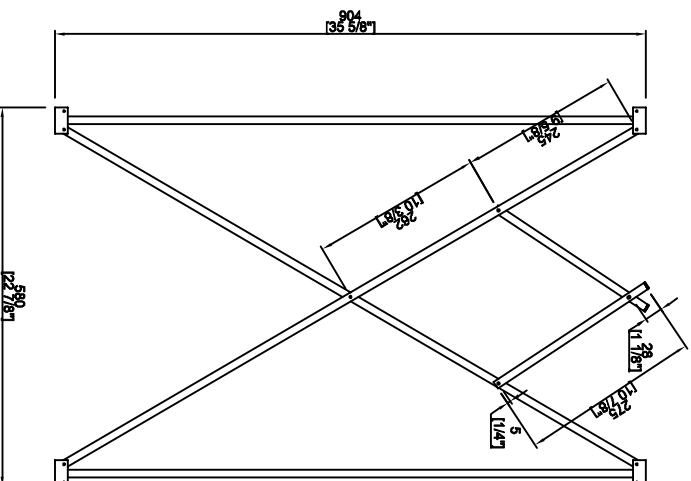

RRSTANDT

SKU: RRSTANDT BY:

ROAD READY CASES

UPC: 821525009404

DATE:

APPROVAL SIGNATURE:

DRAWING DATE :	SCALE :	DRAWING NUMBER :	REVISION :
03 / 30 / 2010	1:11	2/4	NA