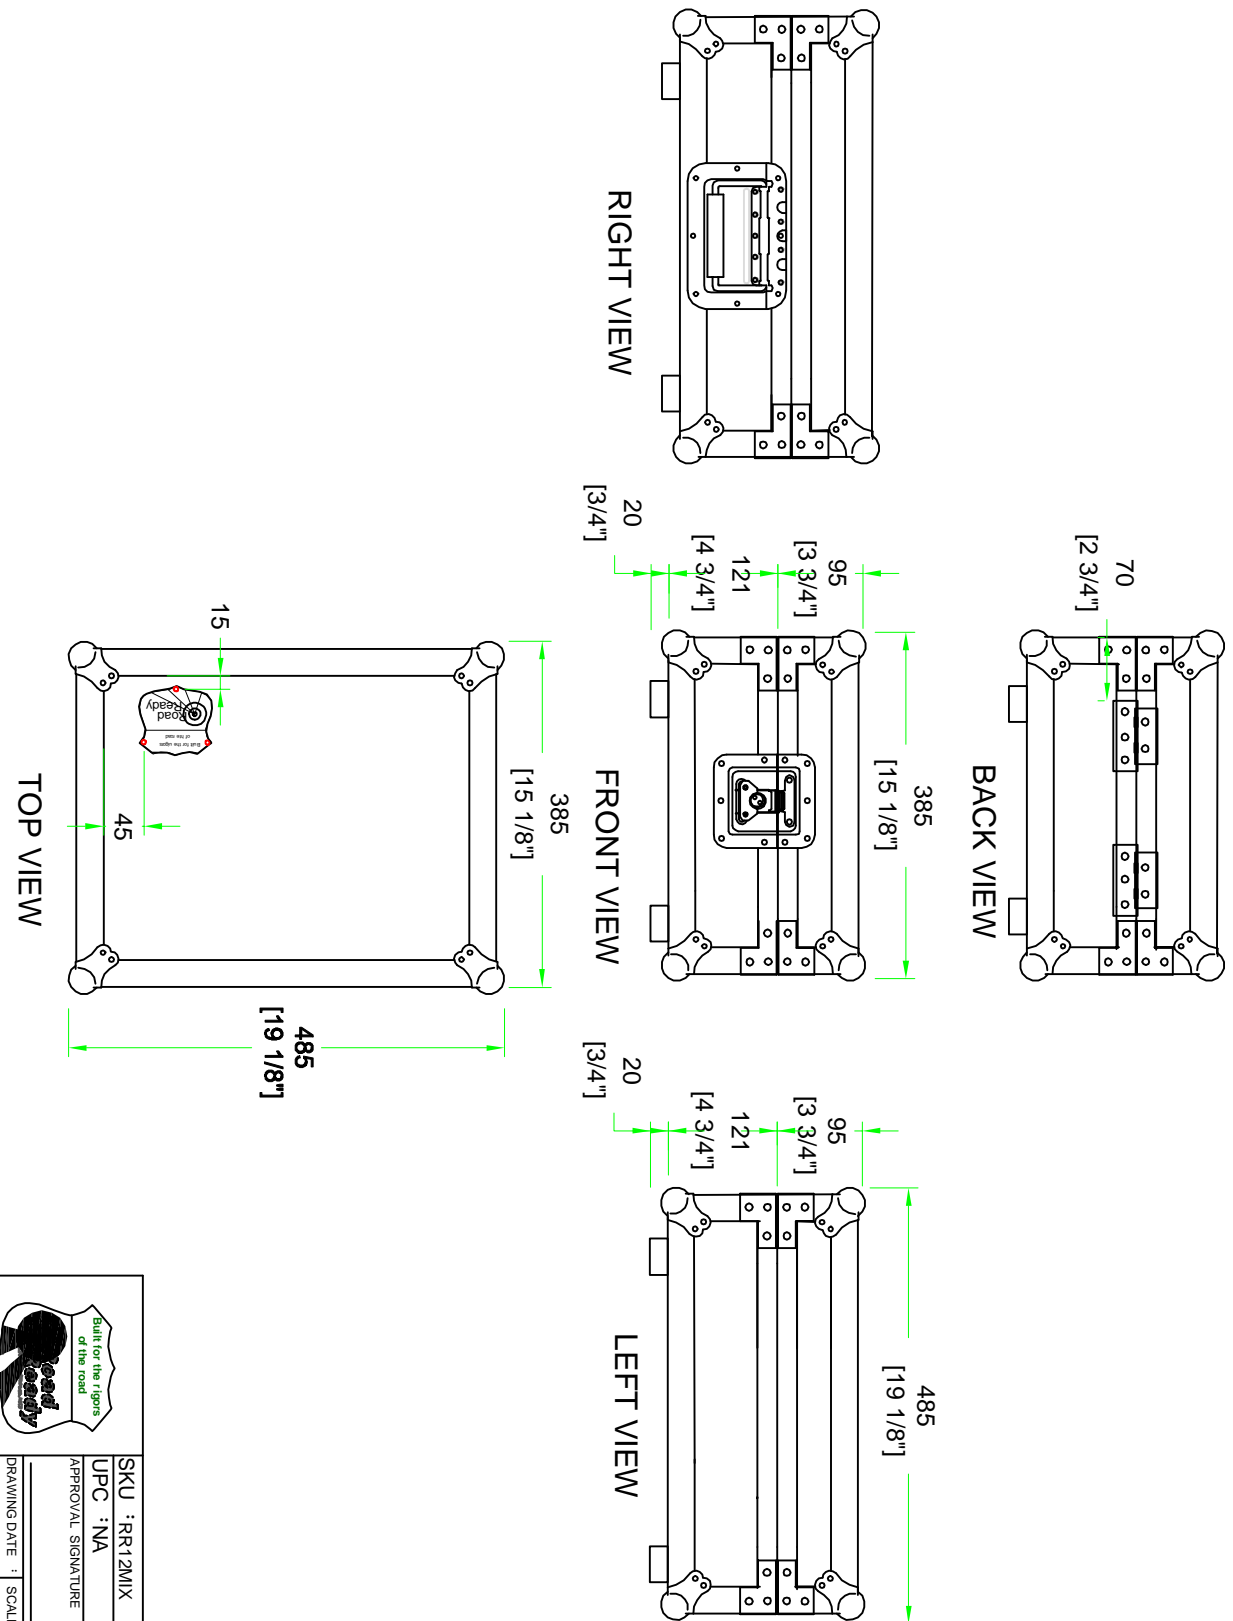

RR12MIX

		SKU : RR12MIX	BY :
		UPC : NA	ROAD READY CASES
APPROVAL SIGNATURE :		DATE :	
DRAWING DATE : 11 / 09 / 2009	SCALE : 1:8	DRAWING NUMBER :	REVISION :
		1/2	NA

RR12MIX

TOP VIEW OF COVER

TOP VIEW OF BASE

CROSS SECTION

SKU :RR12MIX

UPC :NA

APPROVAL SIGNATURE :

DATE :

BY: ROAD READY CASES

DRAWING DATE : 11 / 09 / 2009

SCALE : 1:8

DRAWING NUMBER : 22

REVISION : NA