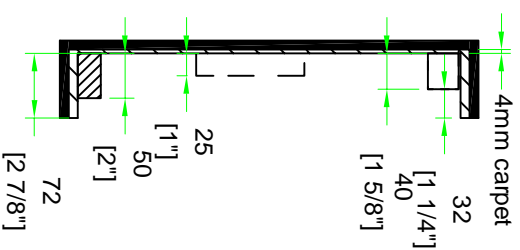

RR12MIX

		SKU : RR12MIX	BY :
		UPC : NA	ROAD READY CASES
APPROVAL SIGNATURE :		DATE :	
DRAWING DATE : 11 / 09 / 2009	SCALE : 1:8	DRAWING NUMBER :	REVISION :
		1/2	NA

RR12MIX

TOP VIEW OF COVER

TOP VIEW OF BASE

CROSS SECTION

SKU :RR12MIX

UPC :NA

APPROVAL SIGNATURE :

DATE :

BY: ROAD READY CASES

DRAWING DATE : 11 / 09 / 2009

SCALE : 1:8

DRAWING NUMBER : 22

REVISION : NA