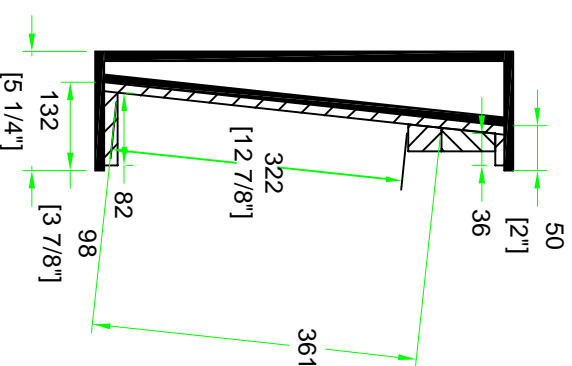

RR12MIX

		SKU : RR12MIX	BY :
		UPC : NA	ROAD READY CASES
APPROVAL SIGNATURE :		DATE :	
DRAWING DATE : 11 / 09 / 2009	SCALE : 1:8	DRAWING NUMBER :	REVISION :
		1/2	NA

RR12MIX

TOP VIEW OF COVER

TOP VIEW OF BASE

CROSS SECTION

SKU :RR12MIX

UPC :NA

APPROVAL SIGNATURE :

DATE :

BY: ROAD READY CASES

DRAWING DATE : 11 / 09 / 2009

SCALE : 1:8

DRAWING NUMBER : 22

REVISION : NA