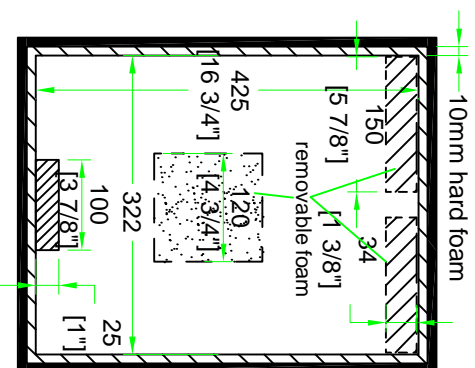

RR12MIX

		SKU : RR12MIX	BY :
		UPC : NA	ROAD READY CASES
APPROVAL SIGNATURE :		DATE :	
DRAWING DATE : 11 / 09 / 2009	SCALE : 1:8	DRAWING NUMBER :	REVISION :
		1/2	NA

RR12MIX

TOP VIEW OF COVER

TOP VIEW OF BASE

CROSS SECTION

SKU :RR12MIX

UPC :NA

APPROVAL SIGNATURE :

DATE :

BY: ROAD READY CASES

DRAWING DATE : 11 / 09 / 2009

SCALE : 1:8

DRAWING NUMBER : 22

REVISION : NA