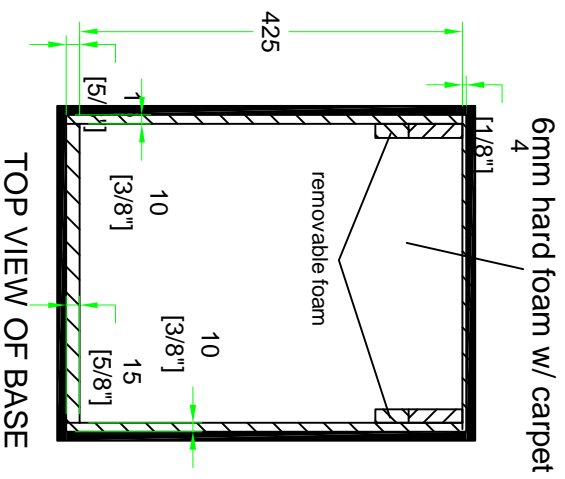

RR12MIX

		SKU : RR12MIX	BY :
		UPC : NA	ROAD READY CASES
APPROVAL SIGNATURE :		DATE :	
DRAWING DATE : 11 / 09 / 2009	SCALE : 1:8	DRAWING NUMBER :	REVISION :
		1/2	NA

RR12MIX

TOP VIEW OF COVER

TOP VIEW OF BASE

CROSS SECTION

SKU :RR12MIX

UPC :NA

APPROVAL SIGNATURE :

DATE :

BY: ROAD READY CASES

DRAWING DATE : 11 / 09 / 2009

SCALE : 1:8

DRAWING NUMBER : 22

REVISION : NA