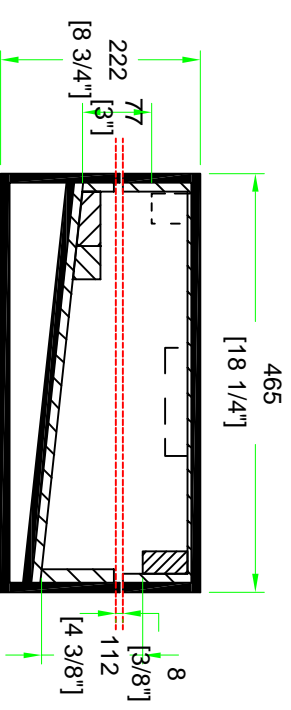

RR12MIX

		SKU : RR12MIX	BY :
		UPC : NA	ROAD READY CASES
APPROVAL SIGNATURE :		DATE :	
DRAWING DATE : 11 / 09 / 2009	SCALE : 1:8	DRAWING NUMBER :	REVISION :
		1/2	NA

RR12MIX

TOP VIEW OF COVER

TOP VIEW OF BASE

CROSS SECTION

SKU :RR12MIX

UPC :NA

APPROVAL SIGNATURE :

DATE :

BY: ROAD READY CASES

DRAWING DATE : 11 / 09 / 2009

SCALE : 1:8

DRAWING NUMBER : 22

REVISION : NA