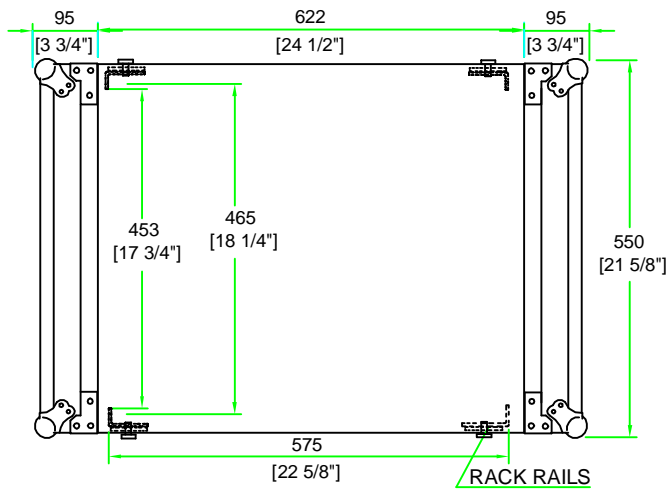

RR16UAD24W

SIDE VIEW

FRONT VIEW

TOP VIEW

INSIDE VIEW

	SKU: RR16UAD24W	BY:	
	UPC: NA	ROAD READY CASES	
APPROVAL SIGNATURE :		DATE :	
DRAWING DATE :	SCALE :	DRAWING NUMBER :	REVISION :
08 / 10 / 2012	1:10	1/1	NA