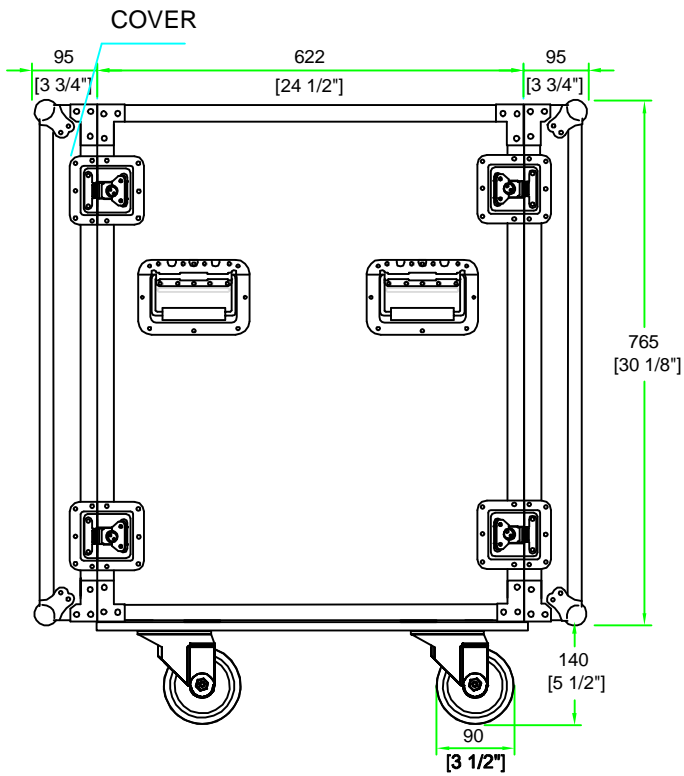

RR16UAD24W

SIDE VIEW

FRONT VIEW

TOP VIEW

INSIDE VIEW

	SKU: RR16UAD24W	BY:	
	UPC: NA	ROAD READY CASES	
APPROVAL SIGNATURE :		DATE :	
DRAWING DATE :	SCALE :	DRAWING NUMBER :	REVISION :
08 / 10 / 2012	1:10	1/1	NA