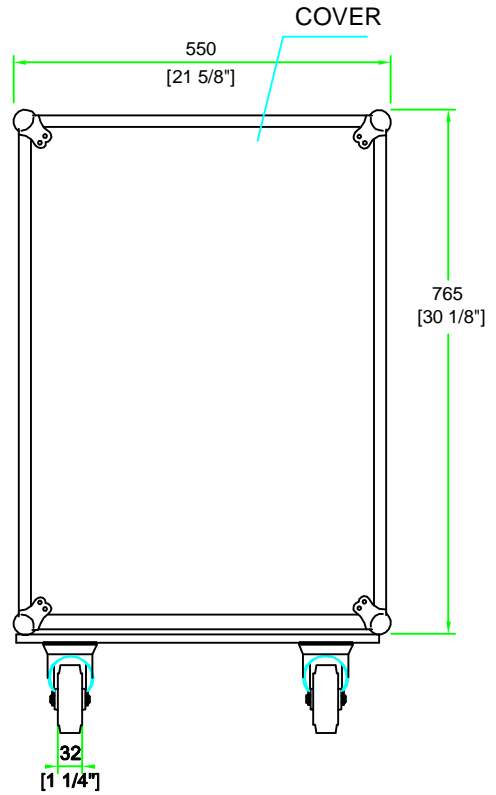

RR16UAD24W

SIDE VIEW

FRONT VIEW

TOP VIEW

INSIDE VIEW

	SKU: RR16UAD24W	BY:	
	UPC: NA	ROAD READY CASES	
APPROVAL SIGNATURE :		DATE :	
DRAWING DATE :	SCALE :	DRAWING NUMBER :	REVISION :
08 / 10 / 2012	1:10	1/1	NA