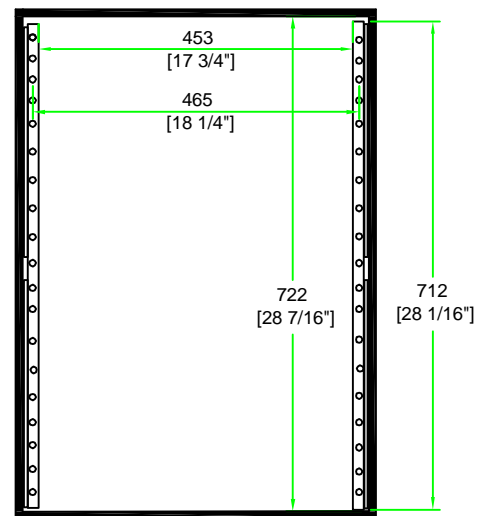

RR16UAD24W

SIDE VIEW

FRONT VIEW

TOP VIEW

INSIDE VIEW

	SKU: RR16UAD24W	BY:	
	UPC: NA	ROAD READY CASES	
APPROVAL SIGNATURE :		DATE :	
DRAWING DATE :	SCALE :	DRAWING NUMBER :	REVISION :
08 / 10 / 2012	1:10	1/1	NA