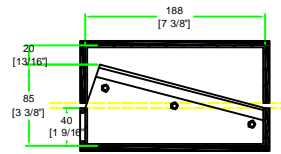

RR4LC

W/ 5MM PLYWOOD

FRONT VIEW

LEFT VIEW

BACK VIEW

RIGHT VIEW

A-A VIEW

LINED W/ CARPET IN COVER AND BASE

TOP VIEW OF COVER

B-B VIEW

C-C VIEW

TOP VIEW OF BASE

D-D VIEW

Signature of Approval

Printed Name