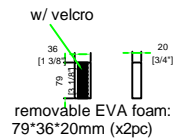

RRCDJ200012W

Locking latches

	SKU: RRCDJ200012W	BY:
	UPC: NA	ROAD READY CASES
APPROVAL SIGNATURE :		DATE :
DRAWING DATE :	SCALE :	DRAWING NUMBER :
12 / 03 / 2009	1:16	1/1
		REVISION :
		1