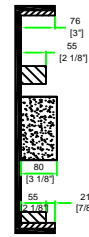

RRCDJ200012W

Locking latches

	SKU: RRCDJ200012W	BY:
	UPC: NA	ROAD READY CASES
APPROVAL SIGNATURE :		DATE :
DRAWING DATE :	SCALE :	DRAWING NUMBER :
12 / 03 / 2009	1:16	1/1
		REVISION :
		1