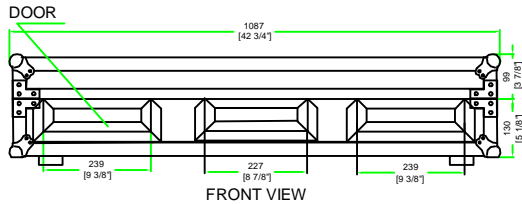

RRCDJ200012W

Locking latches

	SKU: RRCDJ200012W	BY:
	UPC: NA	ROAD READY CASES
APPROVAL SIGNATURE :		DATE :
DRAWING DATE :	SCALE :	DRAWING NUMBER :
12 / 03 / 2009	1:16	1/1
		REVISION :
		1