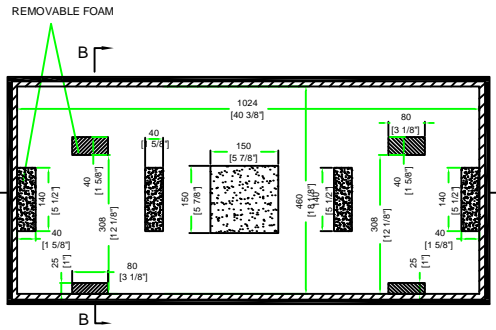

RRCDJ200012W

Locking latches

	SKU: RRCDJ200012W	BY:
	UPC: NA	ROAD READY CASES
APPROVAL SIGNATURE :		DATE :
DRAWING DATE :	SCALE :	DRAWING NUMBER :
12 / 03 / 2009	1:16	1/1
		REVISION :
		1