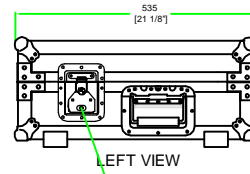

RRCDJ200012W

Locking latches

	SKU: RRCDJ200012W	BY:
	UPC: NA	ROAD READY CASES
APPROVAL SIGNATURE :		DATE :
DRAWING DATE :	SCALE :	DRAWING NUMBER :
12 / 03 / 2009	1:16	1/1
		REVISION :
		1