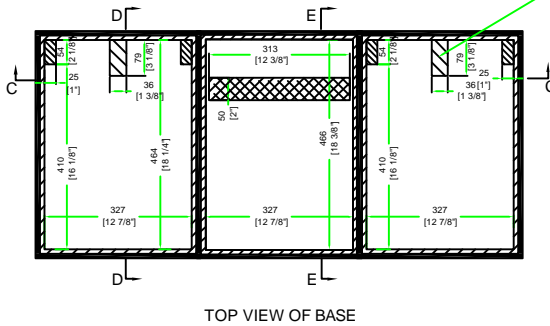

RRCDJ200012W

Locking latches

	SKU: RRCDJ200012W	BY:
	UPC: NA	ROAD READY CASES
APPROVAL SIGNATURE :		DATE :
DRAWING DATE :	SCALE :	DRAWING NUMBER :
12 / 03 / 2009	1:16	1/1
		REVISION :
		1