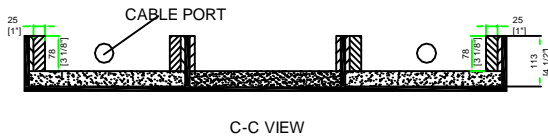

RRCDJ200012W

Locking latches

	SKU: RRCDJ200012W	BY:
	UPC: NA	ROAD READY CASES
APPROVAL SIGNATURE :		DATE :
DRAWING DATE :	SCALE :	DRAWING NUMBER :
12 / 03 / 2009	1:16	1/1
		REVISION :
		1