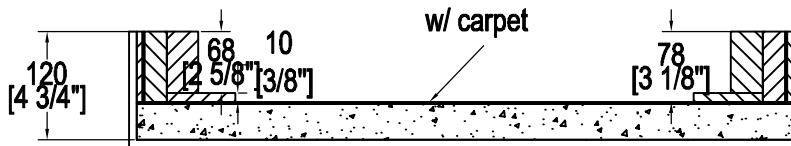

A-A VIEW

TOP VIEW OF COVER

B-B VIEW

C-C VIEW

TOP VIEW OF BASE

D-D VIEW

| | | | | |
|----------------|---------------------|------------------|-----------|--|
| SKU: RRDDJSX | BY: | ROAD READY CASES | | |
| UPC: NA | APPROVAL SIGNATURE: | DATE: | | |
| DRAWING DATE: | SCALE: | DRAWING NUMBER: | REVISION: | |
| 10 / 05 / 2012 | 1:8 | 2/2 | NA | |