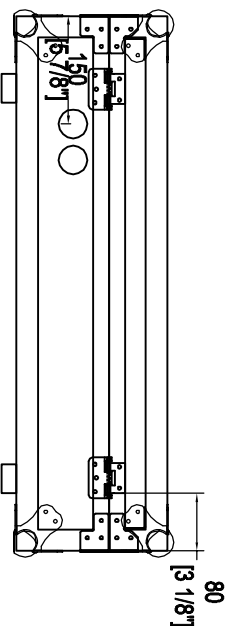

RRDDJSX

TOP VIEW

BACK VIEW

RIGHT VIEW

FRONT VIEW

LEFT VIEW

SKU: RRDDJSX

UPC: NA

APPROVAL SIGNATURE:

BY: ROAD READY CASES

DATE:

DRAWING DATE: 10 / 05 / 2012

SCALE: 1:10

DRAWING NUMBER: 1/2

REVISION: NA

RRDDJSX

A-A VIEW

TOP VIEW OF COVER

B-B VIEW

C-C VIEW

TOP VIEW OF BASE

D-D VIEW

| | | | | |
|----------------|---------------------|------------------|-----------|--|
| SKU: RRDDJSX | BY: | ROAD READY CASES | | |
| UPC: NA | APPROVAL SIGNATURE: | DATE: | | |
| DRAWING DATE: | SCALE: | DRAWING NUMBER: | REVISION: | |
| 10 / 05 / 2012 | 1:8 | 2/2 | NA | |