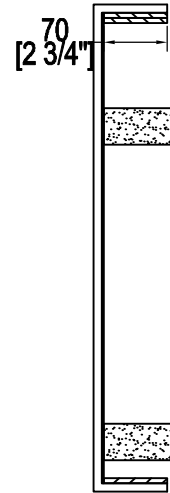

RRDDJSX

TOP VIEW

BACK VIEW

RIGHT VIEW

FRONT VIEW

LEFT VIEW

SKU: RRDDJSX

UPC: NA

APPROVAL SIGNATURE:

BY: ROAD READY CASES

DATE:

DRAWING DATE: 10 / 05 / 2012

SCALE: 1:10

DRAWING NUMBER: 1/2

REVISION: NA

RRDDJSX

A-A VIEW

TOP VIEW OF COVER

B-B VIEW

C-C VIEW

TOP VIEW OF BASE

D-D VIEW

| | | | | |
|----------------|---------------------|------------------|-----------|--|
| SKU: RRDDJSX | BY: | ROAD READY CASES | | |
| UPC: NA | APPROVAL SIGNATURE: | DATE: | | |
| DRAWING DATE: | SCALE: | DRAWING NUMBER: | REVISION: | |
| 10 / 05 / 2012 | 1:8 | 2/2 | NA | |