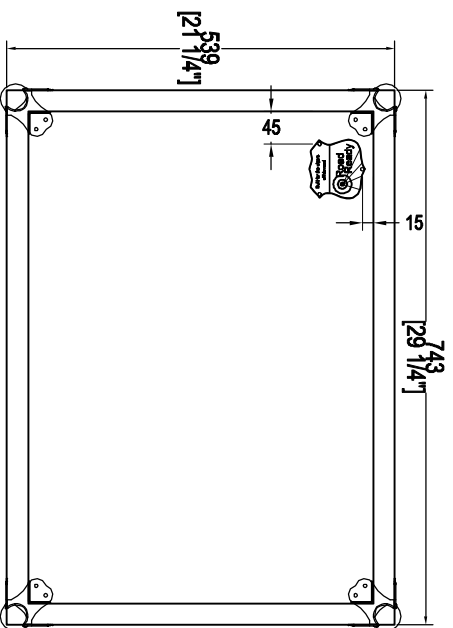

RRDDJSX

TOP VIEW

BACK VIEW

RIGHT VIEW

FRONT VIEW

LEFT VIEW

SKU: RRDDJSX

UPC: NA

APPROVAL SIGNATURE:

BY: ROAD READY CASES

DATE:

DRAWING DATE: 10 / 05 / 2012

SCALE: 1:10

DRAWING NUMBER: 1/2

REVISION: NA

RRDDJSX

A-A VIEW

TOP VIEW OF COVER

B-B VIEW

C-C VIEW

TOP VIEW OF BASE

D-D VIEW

| | | | | |
|----------------|---------------------|------------------|-----------|--|
| SKU: RRDDJSX | BY: | ROAD READY CASES | | |
| UPC: NA | APPROVAL SIGNATURE: | DATE: | | |
| DRAWING DATE: | SCALE: | DRAWING NUMBER: | REVISION: | |
| 10 / 05 / 2012 | 1:8 | 2/2 | NA | |