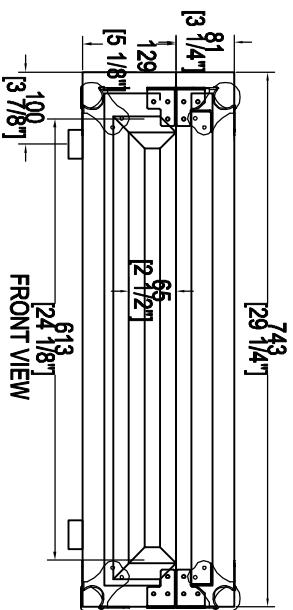

RRDDJSX

TOP VIEW

BACK VIEW

RIGHT VIEW

FRONT VIEW

LEFT VIEW

SKU: RRDDJSX

UPC: NA

APPROVAL SIGNATURE:

BY: ROAD READY CASES

DATE:

DRAWING DATE: 10 / 05 / 2012

SCALE: 1:10

DRAWING NUMBER: 1/2

REVISION: NA

RRDDJSX

A-A VIEW

TOP VIEW OF COVER

B-B VIEW

C-C VIEW

TOP VIEW OF BASE

D-D VIEW

| | | | | |
|----------------|---------------------|------------------|-----------|--|
| SKU: RRDDJSX | BY: | ROAD READY CASES | | |
| UPC: NA | APPROVAL SIGNATURE: | DATE: | | |
| DRAWING DATE: | SCALE: | DRAWING NUMBER: | REVISION: | |
| 10 / 05 / 2012 | 1:8 | 2/2 | NA | |