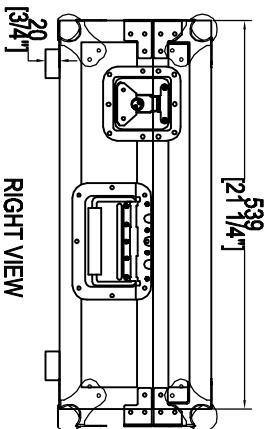

RRDDJSX

TOP VIEW

BACK VIEW

RIGHT VIEW

FRONT VIEW

LEFT VIEW

SKU: RRDDJSX

UPC: NA

APPROVAL SIGNATURE:

BY: ROAD READY CASES

DATE:

DRAWING DATE: 10 / 05 / 2012

SCALE: 1:10

DRAWING NUMBER: 1/2

REVISION: NA

RRDDJSX

A-A VIEW

TOP VIEW OF COVER

B-B VIEW

C-C VIEW

TOP VIEW OF BASE

D-D VIEW

| | | | | |
|----------------|---------------------|------------------|-----------|--|
| SKU: RRDDJSX | BY: | ROAD READY CASES | | |
| UPC: NA | APPROVAL SIGNATURE: | DATE: | | |
| DRAWING DATE: | SCALE: | DRAWING NUMBER: | REVISION: | |
| 10 / 05 / 2012 | 1:8 | 2/2 | NA | |