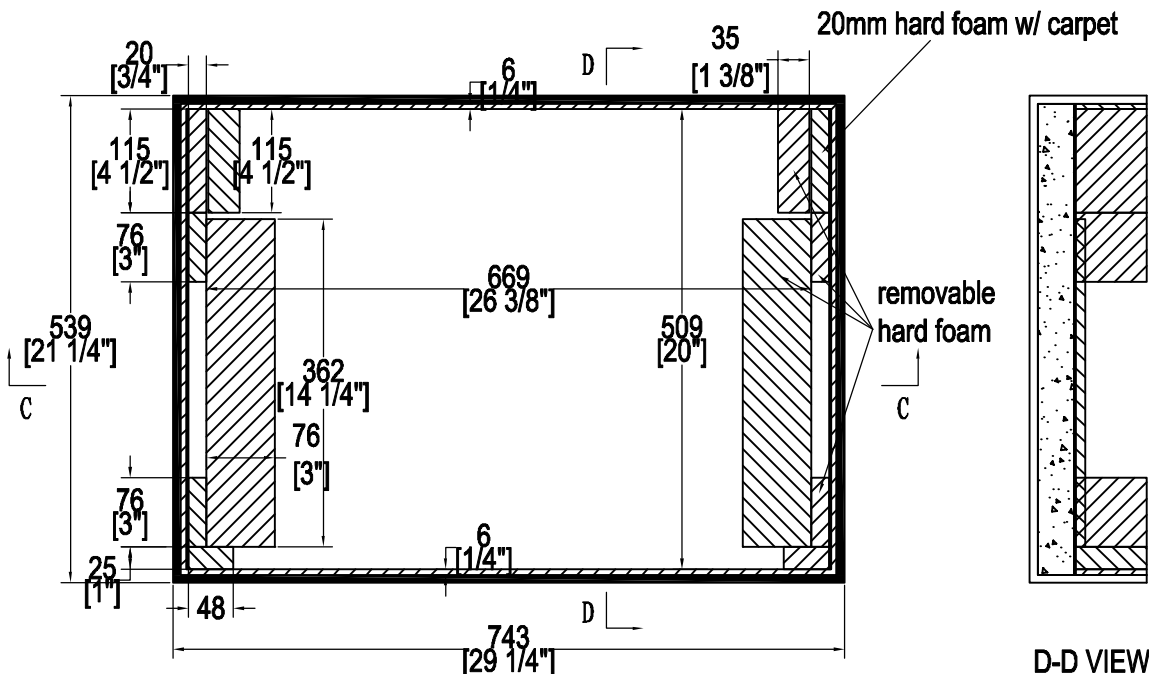

A-A VIEW

TOP VIEW OF COVER

B-B VIEW

C-C VIEW

TOP VIEW OF BASE

D-D VIEW

| | | | | |
|----------------|---------------------|------------------|-----------|--|
| SKU: RRDDJSX | BY: | ROAD READY CASES | | |
| UPC: NA | APPROVAL SIGNATURE: | DATE: | | |
| DRAWING DATE: | SCALE: | DRAWING NUMBER: | REVISION: | |
| 10 / 05 / 2012 | 1:8 | 2/2 | NA | |