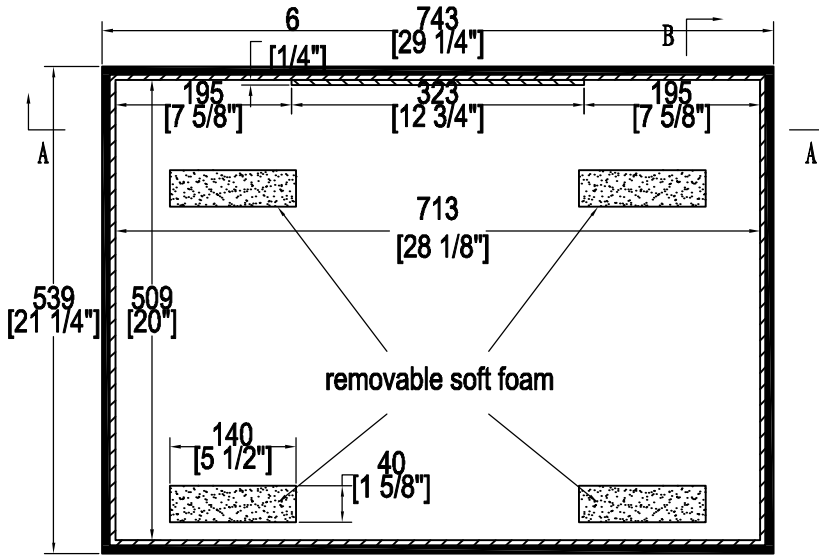

A-A VIEW

TOP VIEW OF COVER

B-B VIEW

C-C VIEW

TOP VIEW OF BASE

D-D VIEW

| | | | | |
|----------------|---------------------|------------------|-----------|--|
| SKU: RRDDJSX | BY: | ROAD READY CASES | | |
| UPC: NA | APPROVAL SIGNATURE: | DATE: | | |
| DRAWING DATE: | SCALE: | DRAWING NUMBER: | REVISION: | |
| 10 / 05 / 2012 | 1:8 | 2/2 | NA | |