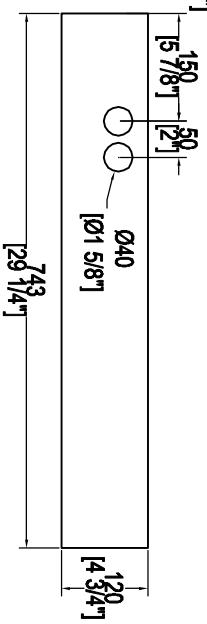

RRDDJSX

TOP VIEW

BACK VIEW

RIGHT VIEW

FRONT VIEW

LEFT VIEW

SKU: RRDDJSX

UPC: NA

APPROVAL SIGNATURE:

BY: ROAD READY CASES

DATE:

DRAWING DATE: 10 / 05 / 2012

SCALE: 1:10

DRAWING NUMBER: 1/2

REVISION: NA

RRDDJSX

A-A VIEW

TOP VIEW OF COVER

B-B VIEW

C-C VIEW

TOP VIEW OF BASE

D-D VIEW

| | | | | |
|----------------|---------------------|------------------|-----------|--|
| SKU: RRDDJSX | BY: | ROAD READY CASES | | |
| UPC: NA | APPROVAL SIGNATURE: | DATE: | | |
| DRAWING DATE: | SCALE: | DRAWING NUMBER: | REVISION: | |
| 10 / 05 / 2012 | 1:8 | 2/2 | NA | |