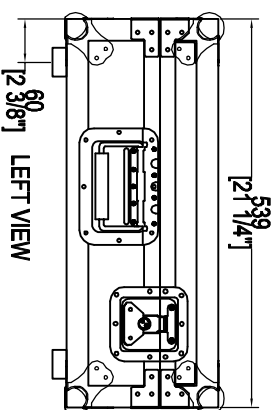

RRDDJSX

TOP VIEW

BACK VIEW

RIGHT VIEW

FRONT VIEW

LEFT VIEW

SKU: RRDDJSX

UPC: NA

APPROVAL SIGNATURE:

BY: ROAD READY CASES

DATE:

DRAWING DATE: 10 / 05 / 2012

SCALE: 1:10

DRAWING NUMBER: 1/2

REVISION: NA

RRDDJSX

A-A VIEW

TOP VIEW OF COVER

B-B VIEW

C-C VIEW

TOP VIEW OF BASE

D-D VIEW

| | | | | |
|----------------|---------------------|------------------|-----------|--|
| SKU: RRDDJSX | BY: | ROAD READY CASES | | |
| UPC: NA | APPROVAL SIGNATURE: | DATE: | | |
| DRAWING DATE: | SCALE: | DRAWING NUMBER: | REVISION: | |
| 10 / 05 / 2012 | 1:8 | 2/2 | NA | |