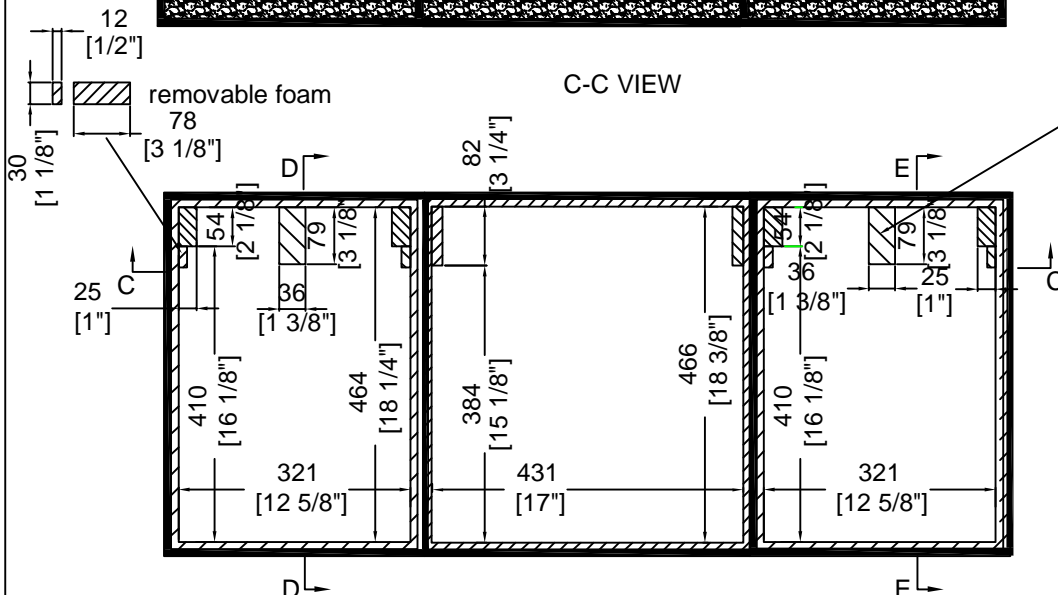

# RRDJ2000W

PIONEER DJM2000:  
 16.9 in (W) x 16.1 in (D) x 4.3 in (H)  
 PIONEER CDJ2000:  
 12.6"W x 15.94"D x 4.19"H

SKU : RRDJ2000W / B.Y. :  
 UPC : NA / ROAD READY CASES  
 APPROVAL SIGNATURE : / DATE :  
 DRAWING DATE : 07 / 02 / 2010 / SCALE : 1 : 8 / DRAWING NUMBER : 1 / 2 / REVISION : A

# RRDJ2000W

A-A VIEW

80mm soft foam: 150\*150 (x1pcs)

TOP VIEW OF COVER

B-B VIEW

C-C VIEW

EVA foam: 79\*36\*20mm (x2pcs)

TOP VIEW OF BASE