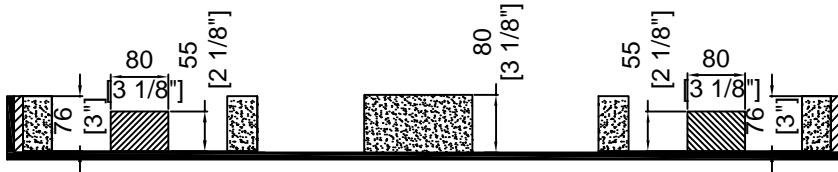

# RRDJ2000W

PIONEER DJM2000:  
 16.9 in (W) x 16.1 in (D) x 4.3 in (H)  
 PIONEER CDJ2000:  
 12.6"W x 15.94"D x 4.19"H

SKU : RRDJ2000W / B.Y. :  
 UPC : NA / ROAD READY CASES  
 APPROVAL SIGNATURE : / DATE :  
 DRAWING DATE : 07 / 02 / 2010 / SCALE : 1 : 8 / DRAWING NUMBER : 1 / 2 / REVISION : A

# RRDJ2000W

A-A VIEW

80mm soft foam: 150\*150 (x1pcs)

TOP VIEW OF COVER

B-B VIEW

C-C VIEW

EVA foam: 79\*36\*20mm (x2pcs)

TOP VIEW OF BASE

D-D VIEW

E-E VIEW

	SKU: RRDJ2000W	BY:
	UPC: NA	ROAD READY CASES
APPROVAL SIGNATURE :		DATE :
DRAWING DATE :	SCALE :	DRAWING NUMBER :
07 / 02 / 2010	1:10	2/2
		REVISION :
		A