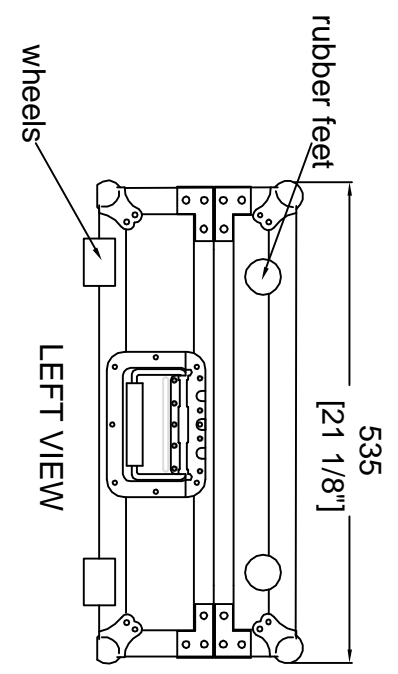

# RRDJ2000W

PIONEER DJM2000:  
 16.9 in (W) x 16.1 in (D) x 4.3 in (H)  
 PIONEER CDJ2000:  
 12.6"W x 15.94"D x 4.19"H

SKU : RRDJ2000W / B.Y. :  
 UPC : NA / ROAD READY CASES  
 APPROVAL SIGNATURE : / DATE :  
 DRAWING DATE : 07 / 02 / 2010 / SCALE : 1 : 8 / DRAWING NUMBER : 1 / 2 / REVISION : A

# RRDJ2000W

A-A VIEW

80mm soft foam: 150\*150 (x1pcs)

TOP VIEW OF COVER

B-B VIEW

C-C VIEW

EVA foam: 79\*36\*20mm (x2pcs)

TOP VIEW OF BASE

D-D VIEW

E-E VIEW

	SKU: RRDJ2000W	BY:
	UPC: NA	ROAD READY CASES
APPROVAL SIGNATURE :		DATE :
DRAWING DATE :	SCALE :	DRAWING NUMBER :
07 / 02 / 2010	1:10	2/2
		REVISION :
		A