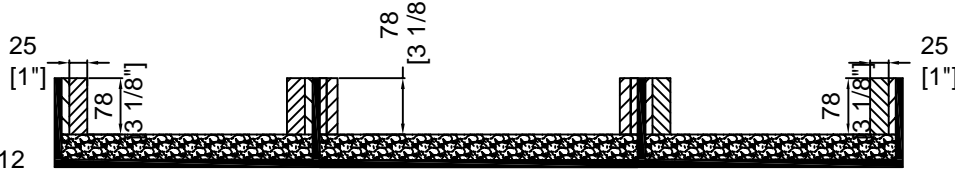

# RRDJ2000W

PIONEER DJM2000:  
 16.9 in (W) x 16.1 in (D) x 4.3 in (H)  
 PIONEER CDJ2000:  
 12.6"W x 15.94"D x 4.19"H

SKU : RRDJ2000W / B.Y. :  
 UPC : NA / ROAD READY CASES  
 APPROVAL SIGNATURE : / DATE :  
 DRAWING DATE : 07 / 02 / 2010 / SCALE : 1 : 8 / DRAWING NUMBER : 1 / 2 / REVISION : A

# RRDJ2000W

A-A VIEW

80mm soft foam: 150\*150 (x1pcs)

TOP VIEW OF COVER

B-B VIEW

C-C VIEW

EVA foam: 79\*36\*20mm (x2pcs)

TOP VIEW OF BASE