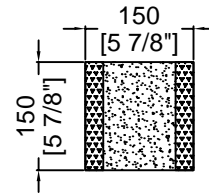

# RRDJ2000W

PIONEER DJM2000:  
 16.9 in (W) x 16.1 in (D) x 4.3 in (H)  
 PIONEER CDJ2000:  
 12.6"W x 15.94"D x 4.19"H

SKU : RRDJ2000W / B.Y. :  
 UPC : NA / ROAD READY CASES  
 APPROVAL SIGNATURE : / DATE :  
 DRAWING DATE : 07 / 02 / 2010 / SCALE : 1 : 8 / DRAWING NUMBER : 1 / 2 / REVISION : A

# RRDJ2000W

A-A VIEW

80mm soft foam: 150\*150 (x1pcs)

TOP VIEW OF COVER

B-B VIEW

C-C VIEW

EVA foam: 79\*36\*20mm (x2pcs)

TOP VIEW OF BASE

D-D VIEW

E-E VIEW

	SKU: RRDJ2000W	BY:
	UPC: NA	ROAD READY CASES
APPROVAL SIGNATURE :		DATE :
DRAWING DATE :	SCALE :	DRAWING NUMBER :
07 / 02 / 2010	1:10	2/2
		REVISION :
		A