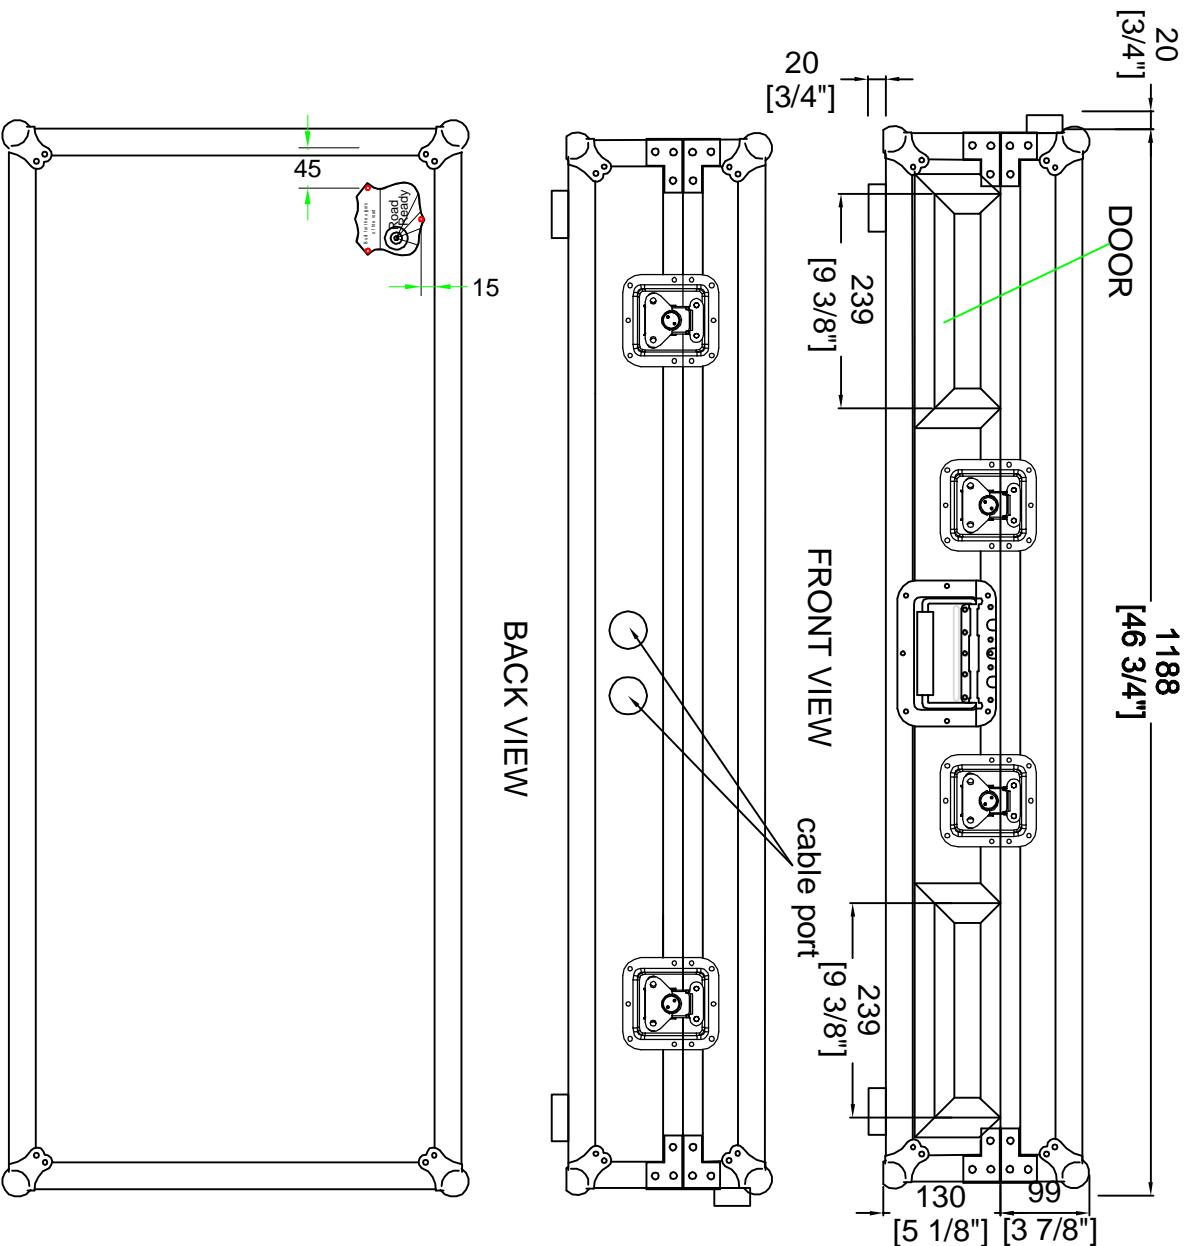

# RRDJ2000W

PIONEER DJM2000:  
 16.9 in (W) x 16.1 in (D) x 4.3 in (H)  
 PIONEER CDJ2000:  
 12.6"W x 15.94"D x 4.19"H

SKU : RRDJ2000W / B.Y. :  
 UPC : NA / ROAD READY CASES  
 APPROVAL SIGNATURE : / DATE :  
 DRAWING DATE : 07 / 02 / 2010 / SCALE : 1 : 8 / DRAWING NUMBER : 1 / 2 / REVISION : A

# RRDJ2000W

A-A VIEW

80mm soft foam: 150\*150 (x1pcs)

TOP VIEW OF COVER

B-B VIEW

C-C VIEW

EVA foam: 79\*36\*20mm (x2pcs)

TOP VIEW OF BASE

D-D VIEW

E-E VIEW

	SKU: RRDJ2000W	BY:
	UPC: NA	ROAD READY CASES
APPROVAL SIGNATURE :		DATE :
DRAWING DATE :	SCALE :	DRAWING NUMBER :
07 / 02 / 2010	1:10	2/2
		REVISION :
		A