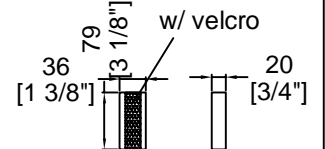

# RRDJ2000W

PIONEER DJM2000:  
 16.9 in (W) x 16.1 in (D) x 4.3 in (H)  
 PIONEER CDJ2000:  
 12.6"W x 15.94"D x 4.19"H

SKU : RRDJ2000W / B.Y. :  
 UPC : NA / ROAD READY CASES  
 APPROVAL SIGNATURE : / DATE :  
 DRAWING DATE : 07 / 02 / 2010 / SCALE : 1 : 8 / DRAWING NUMBER : 1 / 2 / REVISION : A

# RRDJ2000W

A-A VIEW

80mm soft foam: 150\*150 (x1pcs)

TOP VIEW OF COVER

B-B VIEW

C-C VIEW

EVA foam: 79\*36\*20mm (x2pcs)

TOP VIEW OF BASE