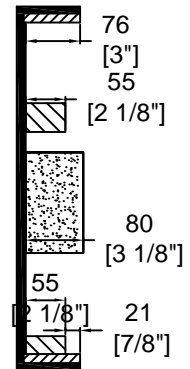

# RRDJ2000W

PIONEER DJM2000:  
 16.9 in (W) x 16.1 in (D) x 4.3 in (H)  
 PIONEER CDJ2000:  
 12.6"W x 15.94"D x 4.19"H

SKU : RRDJ2000W / B.Y. :  
 UPC : NA / ROAD READY CASES  
 APPROVAL SIGNATURE : / DATE :  
 DRAWING DATE : 07 / 02 / 2010 / SCALE : 1 : 8 / DRAWING NUMBER : 1 / 2 / REVISION : A

# RRDJ2000W

A-A VIEW

80mm soft foam: 150\*150 (x1pcs)

TOP VIEW OF COVER

B-B VIEW

C-C VIEW

EVA foam: 79\*36\*20mm (x2pcs)

TOP VIEW OF BASE

D-D VIEW

E-E VIEW

	SKU: RRDJ2000W	BY:
	UPC: NA	ROAD READY CASES
APPROVAL SIGNATURE :		DATE :
DRAWING DATE :	SCALE :	DRAWING NUMBER :
07 / 02 / 2010	1:10	2/2
		REVISION :
		A