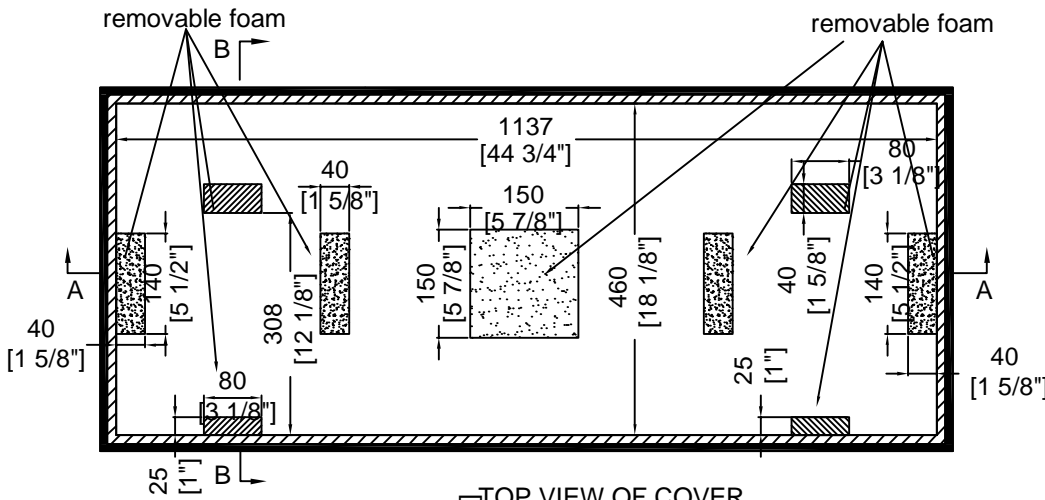

# RRDJ2000W

PIONEER DJM2000:  
 16.9 in (W) x 16.1 in (D) x 4.3 in (H)  
 PIONEER CDJ2000:  
 12.6"W x 15.94"D x 4.19"H

SKU : RRDJ2000W / B.Y. :  
 UPC : NA / ROAD READY CASES  
 APPROVAL SIGNATURE : / DATE :  
 DRAWING DATE : 07 / 02 / 2010 / SCALE : 1 : 8 / DRAWING NUMBER : 1 / 2 / REVISION : A

# RRDJ2000W

A-A VIEW

80mm soft foam: 150\*150 (x1pcs)

TOP VIEW OF COVER

B-B VIEW

C-C VIEW

EVA foam: 79\*36\*20mm (x2pcs)

TOP VIEW OF BASE