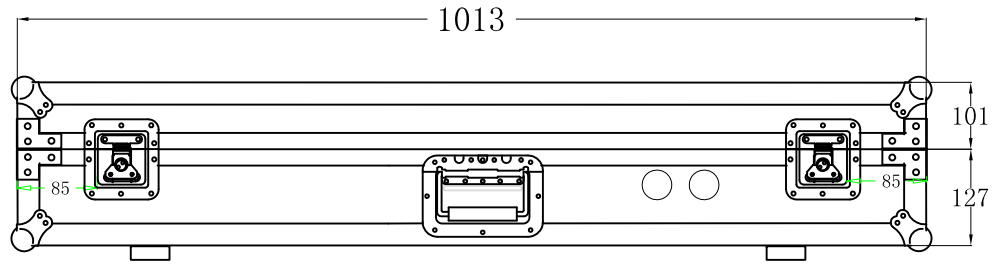

RRDJCD10WL

BACK VIEW