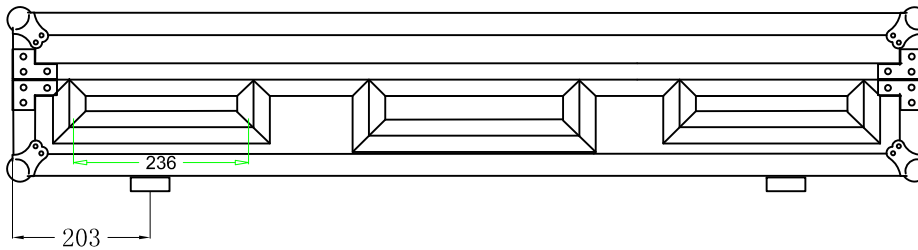

# RRDJCD10WL

A-A VIEW

315×75×6 (x4pcs)

315×75×6 (x4pcs)

140×76×40 (x4pcs)

80×40×55 (x2pcs)

80×25×54 (x2pcs)

100×50×30 (X2pcs)

TOP VIEW OF BASE

B-B VIEW

# RRDJCD10WL

BACK VIEW

RIGHT VIEW

FRONT VIEW

LEFT VIEW

TOP VIEW