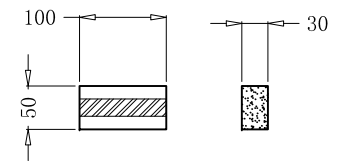

# RRDJCD10WL

A-A VIEW

315×75×6 (x4pcs)

315×75×6 (x4pcs)

140×76×40 (x4pcs)

80×40×55 (x2pcs)

80×25×54 (x2pcs)

100×50×30 (X2pcs)

TOP VIEW OF BASE

B-B VIEW