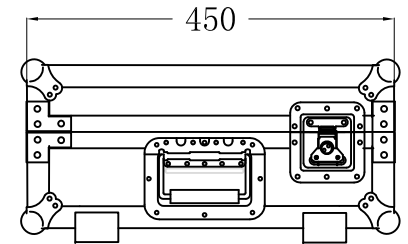

# RRDJCD10WL

A-A VIEW

315×75×6 (x4pcs)

315×75×6 (x4pcs)

140×76×40 (x4pcs)

80×40×55 (x2pcs)

80×25×54 (x2pcs)

100×50×30 (X2pcs)

TOP VIEW OF BASE

B-B VIEW

# RRDJCD10WL

BACK VIEW

RIGHT VIEW

FRONT VIEW

LEFT VIEW

TOP VIEW