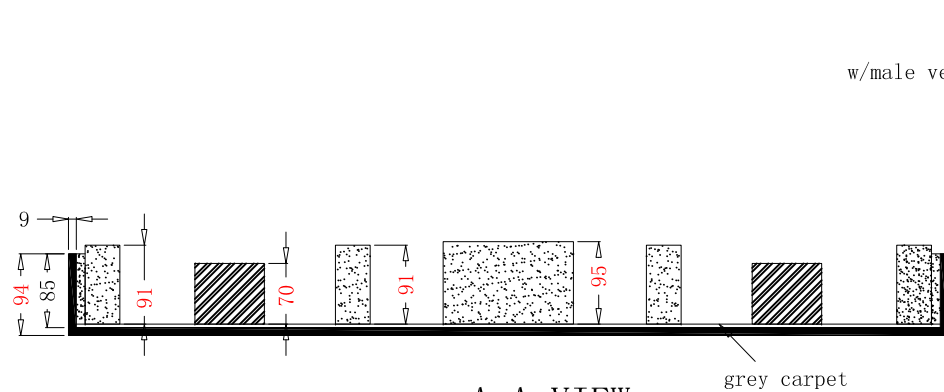

## C-C VIEW

## TOP VIEW OF COVER

# RRDJCD10WL

A-A VIEW

315×75×6 (x4pcs)

315×75×6 (x4pcs)

140×76×40 (x4pcs)

80×40×55 (x2pcs)

80×25×54 (x2pcs)

100×50×30 (X2pcs)