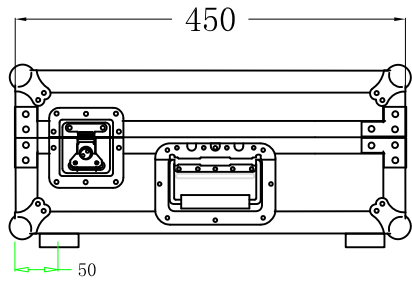

# RRDJCD10WL

A-A VIEW

315×75×6 (x4pcs)

315×75×6 (x4pcs)

140×76×40 (x4pcs)

80×40×55 (x2pcs)

80×25×54 (x2pcs)

100×50×30 (X2pcs)

TOP VIEW OF BASE

B-B VIEW

# RRDJCD10WL

BACK VIEW

RIGHT VIEW

FRONT VIEW

LEFT VIEW

TOP VIEW