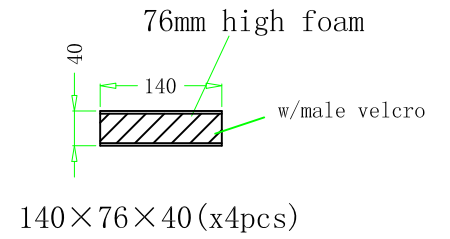

## TOP VIEW OF COVER

# RRDJCD10WL

A-A VIEW

315×75×6 (x4pcs)

315×75×6 (x4pcs)

140×76×40 (x4pcs)

80×40×55 (x2pcs)

80×25×54 (x2pcs)

100×50×30 (X2pcs)

TOP VIEW OF BASE

B-B VIEW