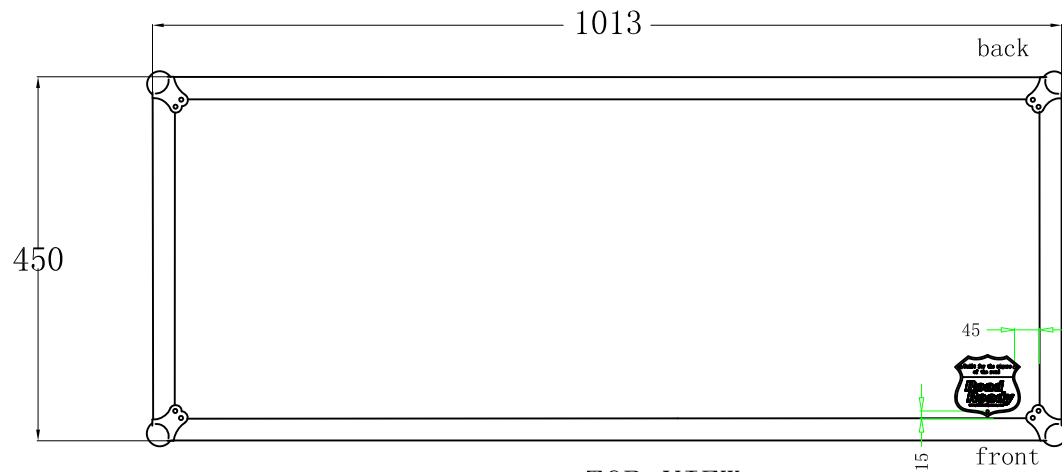

# RRDJCD10WL

A-A VIEW

315×75×6 (x4pcs)

315×75×6 (x4pcs)

140×76×40 (x4pcs)

80×40×55 (x2pcs)

80×25×54 (x2pcs)

100×50×30 (X2pcs)

TOP VIEW OF BASE

B-B VIEW

# RRDJCD10WL

BACK VIEW

RIGHT VIEW

FRONT VIEW

LEFT VIEW

TOP VIEW