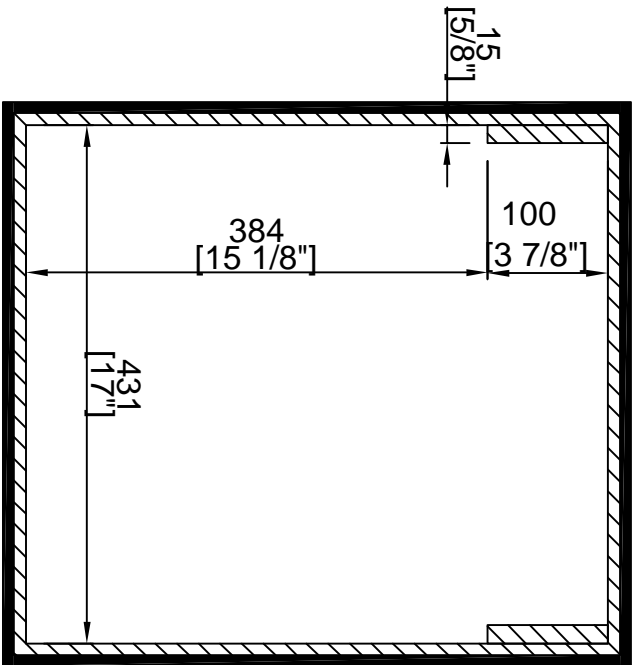

# RRDJM2000

PIONEER DJM2000 MIXER:  
16.9 in (W) × 16.1 in (D) × 4.3 in (H)

SKU: RRDJM2000	BY: ROAD READY CASES		
UPC: NA	APPROVAL SIGNATURE: _____ DATE: _____		
DRAWING DATE: 07 / 02 / 2010	SCALE: 1:7	DRAWING NUMBER: 1/2	REVISION: A

# RRDJM2000

C-C VIEW  
40mm EPE foam w/2mm grey carpet

SKU : RRDJM2000	BY :		
UPC : NA	ROAD READY CASES		
APPROVAL SIGNATURE :	DATE :		
DRAWING DATE : 07 / 02 / 2010	SCALE : 1:6	DRAWING NUMBER : 2/2	REVISION : A