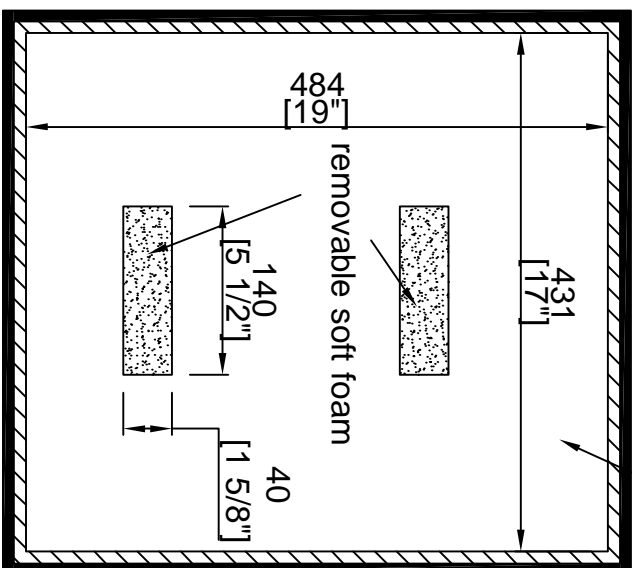

# RRDJM2000

PIONEER DJM2000 MIXER:  
16.9 in (W) × 16.1 in (D) × 4.3 in (H)

SKU: RRDJM2000	BY: ROAD READY CASES		
UPC: NA	APPROVAL SIGNATURE: _____ DATE: _____		
DRAWING DATE: 07 / 02 / 2010	SCALE: 1:7	DRAWING NUMBER: 1/2	REVISION: A

# RRDJM2000

C-C VIEW  
40mm EPE foam w/2mm grey carpet

SKU : RRDJM2000	BY :		
UPC : NA	ROAD READY CASES		
APPROVAL SIGNATURE :	DATE :		
DRAWING DATE : 07 / 02 / 2010	SCALE : 1:6	DRAWING NUMBER : 2/2	REVISION : A