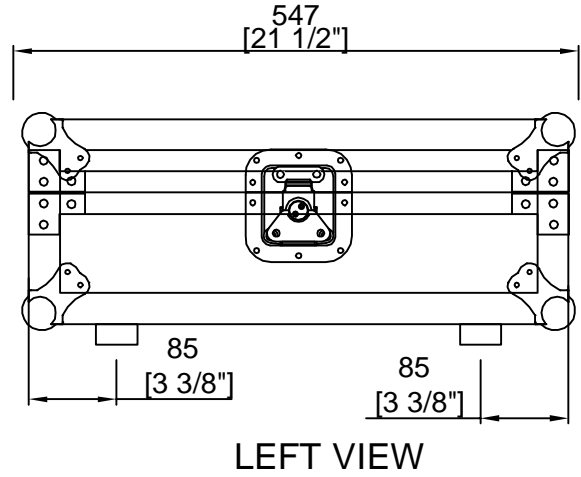

# RRDJM2000

PIONEER DJM2000 MIXER:  
16.9 in (W) × 16.1 in (D) × 4.3 in (H)

SKU: RRDJM2000	BY: ROAD READY CASES		
UPC: NA	APPROVAL SIGNATURE: _____ DATE: _____		
DRAWING DATE: 07 / 02 / 2010	SCALE: 1:7	DRAWING NUMBER: 1/2	REVISION: A

# RRDJM2000

C-C VIEW  
40mm EPE foam w/2mm grey carpet

SKU : RRDJM2000	BY :		
UPC : NA	ROAD READY CASES		
APPROVAL SIGNATURE :	DATE :		
DRAWING DATE : 07 / 02 / 2010	SCALE : 1:6	DRAWING NUMBER : 2/2	REVISION : A