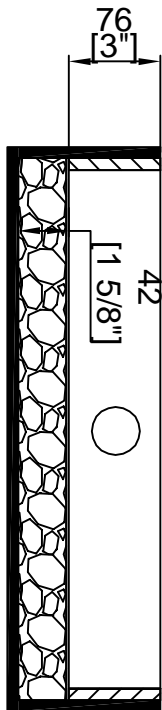

# RRDJM2000

PIONEER DJM2000 MIXER:  
16.9 in (W) × 16.1 in (D) × 4.3 in (H)

SKU: RRDJM2000	BY: ROAD READY CASES		
UPC: NA	APPROVAL SIGNATURE: _____ DATE: _____		
DRAWING DATE: 07 / 02 / 2010	SCALE: 1:7	DRAWING NUMBER: 1/2	REVISION: A

# RRDJM2000

C-C VIEW  
40mm EPE foam w/2mm grey carpet

SKU : RRDJM2000	BY :		
UPC : NA	ROAD READY CASES		
APPROVAL SIGNATURE :	DATE :		
DRAWING DATE : 07 / 02 / 2010	SCALE : 1:6	DRAWING NUMBER : 2/2	REVISION : A