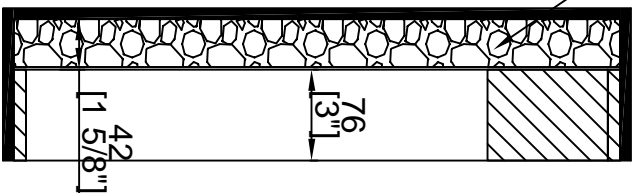

# RRDJM2000

PIONEER DJM2000 MIXER:  
16.9 in (W) × 16.1 in (D) × 4.3 in (H)

SKU: RRDJM2000	BY: ROAD READY CASES		
UPC: NA	APPROVAL SIGNATURE: _____ DATE: _____		
DRAWING DATE: 07 / 02 / 2010	SCALE: 1:7	DRAWING NUMBER: 1/2	REVISION: A

# RRDJM2000

C-C VIEW  
40mm EPE foam w/2mm grey carpet

SKU : RRDJM2000	BY :		
UPC : NA	ROAD READY CASES		
APPROVAL SIGNATURE :	DATE :		
DRAWING DATE : 07 / 02 / 2010	SCALE : 1:6	DRAWING NUMBER : 2/2	REVISION : A