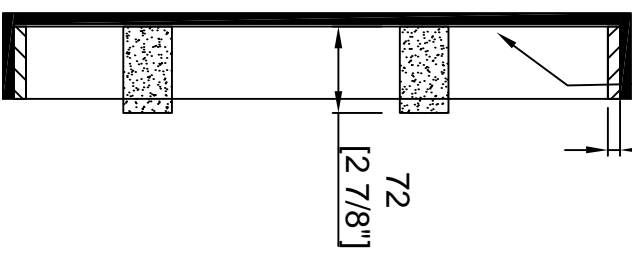

# RRDJM2000

PIONEER DJM2000 MIXER:  
16.9 in (W) × 16.1 in (D) × 4.3 in (H)

SKU: RRDJM2000	BY: ROAD READY CASES		
UPC: NA	APPROVAL SIGNATURE: _____ DATE: _____		
DRAWING DATE: 07 / 02 / 2010	SCALE: 1:7	DRAWING NUMBER: 1/2	REVISION: A

# RRDJM2000

C-C VIEW  
40mm EPE foam w/2mm grey carpet

SKU : RRDJM2000	BY :		
UPC : NA	ROAD READY CASES		
APPROVAL SIGNATURE :	DATE :		
DRAWING DATE : 07 / 02 / 2010	SCALE : 1:6	DRAWING NUMBER : 2/2	REVISION : A