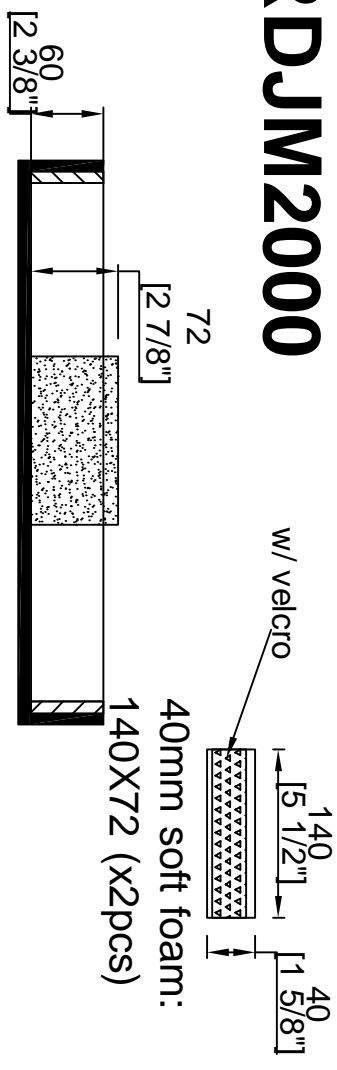

# RRDJM2000

PIONEER DJM2000 MIXER:  
16.9 in (W) × 16.1 in (D) × 4.3 in (H)

SKU: RRDJM2000	BY: ROAD READY CASES		
UPC: NA	APPROVAL SIGNATURE: _____ DATE: _____		
DRAWING DATE: 07 / 02 / 2010	SCALE: 1:7	DRAWING NUMBER: 1/2	REVISION: A

# RRDJM2000

C-C VIEW  
40mm EPE foam w/2mm grey carpet

SKU : RRDJM2000	BY :		
UPC : NA	ROAD READY CASES		
APPROVAL SIGNATURE :	DATE :		
DRAWING DATE : 07 / 02 / 2010	SCALE : 1:6	DRAWING NUMBER : 2/2	REVISION : A