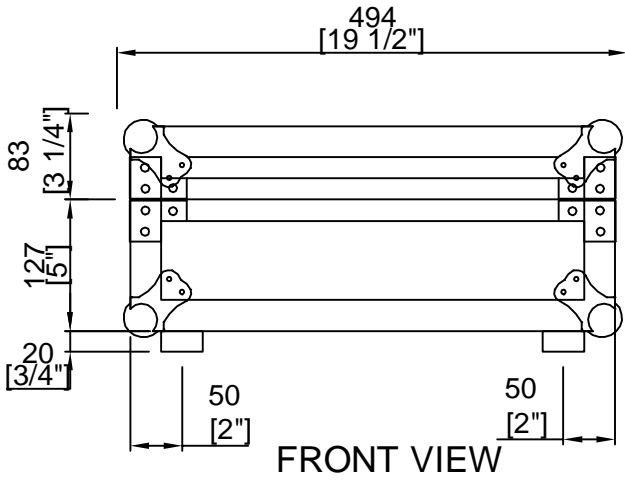

# RRDJM2000

PIONEER DJM2000 MIXER:  
16.9 in (W) × 16.1 in (D) × 4.3 in (H)

SKU: RRDJM2000	BY: ROAD READY CASES		
UPC: NA	APPROVAL SIGNATURE: _____ DATE: _____		
DRAWING DATE: 07 / 02 / 2010	SCALE: 1:7	DRAWING NUMBER: 1/2	REVISION: A

# RRDJM2000

C-C VIEW  
40mm EPE foam w/2mm grey carpet

SKU : RRDJM2000	BY :		
UPC : NA	ROAD READY CASES		
APPROVAL SIGNATURE :	DATE :		
DRAWING DATE : 07 / 02 / 2010	SCALE : 1:6	DRAWING NUMBER : 2/2	REVISION : A