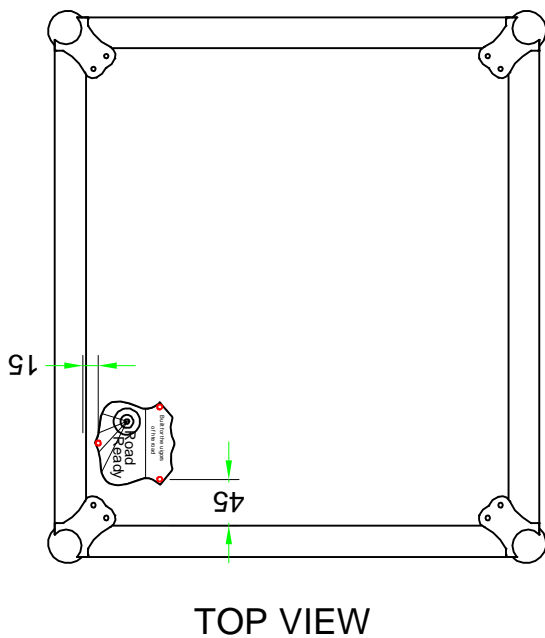

# RRDJM2000

PIONEER DJM2000 MIXER:  
16.9 in (W) × 16.1 in (D) × 4.3 in (H)

SKU: RRDJM2000	BY: ROAD READY CASES		
UPC: NA	APPROVAL SIGNATURE: _____ DATE: _____		
DRAWING DATE: 07 / 02 / 2010	SCALE: 1:7	DRAWING NUMBER: 1/2	REVISION: A

# RRDJM2000

C-C VIEW  
40mm EPE foam w/2mm grey carpet

SKU : RRDJM2000	BY :		
UPC : NA	ROAD READY CASES		
APPROVAL SIGNATURE :	DATE :		
DRAWING DATE : 07 / 02 / 2010	SCALE : 1:6	DRAWING NUMBER : 2/2	REVISION : A