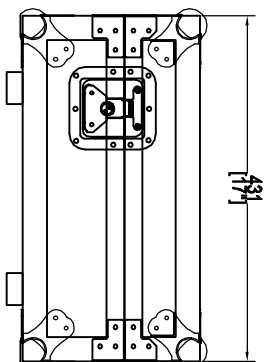

RRDNMC6000L

RIGHT VIEW

FRONT VIEW

LEFT VIEW

BACK VIEW

TOP VIEW

SKU: RRDNMC6000L

UPC: NA

APPROVAL SIGNATURE:

BY: ROAD READY CASES

DATE:

DRAWING DATE:

08 / 22 / 2011

SCALE:

1:9

DRAWING NUMBER:

1/2

REVISION:

B

RRDNNMC6000L

A-A VIEW

C-C VIEW

TOP VIEW OF COVER

B-B VIEW

TOP VIEW OF BASE

D-D VIEW

SKU: RRDNNMC6000L BY: ROAD READY CASES

UPC: NA APPROVAL SIGNATURE: DATE:

DRAWING DATE: 08 / 22 / 2011 SCALE: 1:9 DRAWING NUMBER: 222 REVISION: B