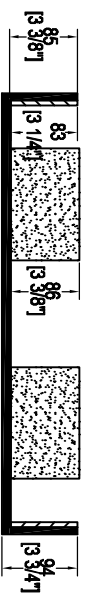

RRDNMC6000L

RIGHT VIEW

FRONT VIEW

LEFT VIEW

BACK VIEW

TOP VIEW

SKU: RRDNMC6000L

UPC: NA

APPROVAL SIGNATURE:

BY: ROAD READY CASES

DATE:

DRAWING DATE:

08 / 22 / 2011

SCALE:

1:9

DRAWING NUMBER:

1/2

REVISION:

B

RRDNNMC6000L

A-A VIEW

C-C VIEW

TOP VIEW OF COVER

B-B VIEW

TOP VIEW OF BASE

D-D VIEW

SKU: RRDNNMC6000L BY: ROAD READY CASES

UPC: NA APPROVAL SIGNATURE: DATE:

DRAWING DATE: 08 / 22 / 2011 SCALE: 1:9 DRAWING NUMBER: 222 REVISION: B