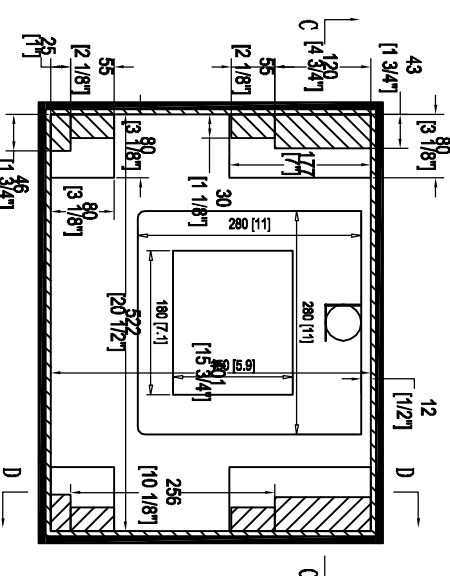

1/2

REVISION:

B

RRDNNMC6000L

A-A VIEW

C-C VIEW

TOP VIEW OF COVER

B-B VIEW

TOP VIEW OF BASE

D-D VIEW

SKU: RRDNNMC6000L BY: ROAD READY CASES

UPC: NA APPROVAL SIGNATURE: DATE:

DRAWING DATE: 08 / 22 / 2011 SCALE: 1:9 DRAWING NUMBER: 222 REVISION: B