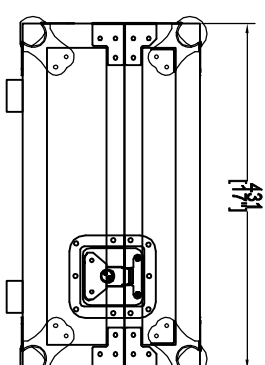

RRDNMC6000L

RIGHT VIEW

FRONT VIEW

LEFT VIEW

BACK VIEW

TOP VIEW

SKU: RRDNMC6000L

UPC: NA

1/2

REVISION:

B

RRDNNMC6000L

A-A VIEW

C-C VIEW

TOP VIEW OF COVER

B-B VIEW

TOP VIEW OF BASE

D-D VIEW

SKU: RRDNNMC6000L BY: ROAD READY CASES

UPC: NA APPROVAL SIGNATURE: DATE:

DRAWING DATE: 08 / 22 / 2011 SCALE: 1:9 DRAWING NUMBER: 222 REVISION: B