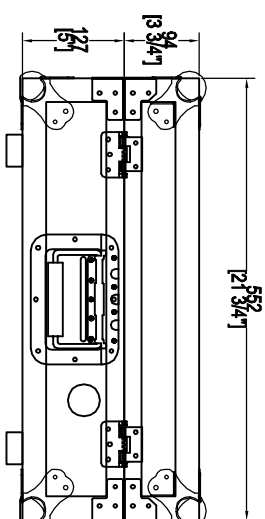

RRDNMC6000L

RIGHT VIEW

FRONT VIEW

LEFT VIEW

BACK VIEW

TOP VIEW

SKU: RRDNMC6000L

UPC: NA

APPROVAL SIGNATURE:

BY: ROAD READY CASES

DATE:

DRAWING DATE:

08 / 22 / 2011

SCALE:

1:9

DRAWING NUMBER:

1/2

REVISION:

B

RRDNNMC6000L

A-A VIEW

C-C VIEW

TOP VIEW OF COVER

B-B VIEW

TOP VIEW OF BASE

D-D VIEW

SKU: RRDNNMC6000L BY: ROAD READY CASES

UPC: NA APPROVAL SIGNATURE: DATE:

DRAWING DATE: 08 / 22 / 2011 SCALE: 1:9 DRAWING NUMBER: 222 REVISION: B