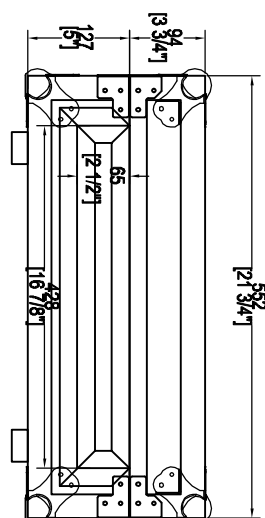

RRDNMC6000L

RIGHT VIEW

FRONT VIEW

LEFT VIEW

BACK VIEW

TOP VIEW

SKU: RRDNMC6000L

UPC: NA

APPROVAL SIGNATURE:

BY: ROAD READY CASES

DATE:

DRAWING DATE:

08 / 22 / 2011

SCALE:

1:9

DRAWING NUMBER:

1/2

REVISION:

B

RRDNNMC6000L

A-A VIEW

C-C VIEW

TOP VIEW OF COVER

B-B VIEW

TOP VIEW OF BASE

D-D VIEW

SKU: RRDNNMC6000L BY: ROAD READY CASES

UPC: NA APPROVAL SIGNATURE: DATE:

DRAWING DATE: 08 / 22 / 2011 SCALE: 1:9 DRAWING NUMBER: 222 REVISION: B