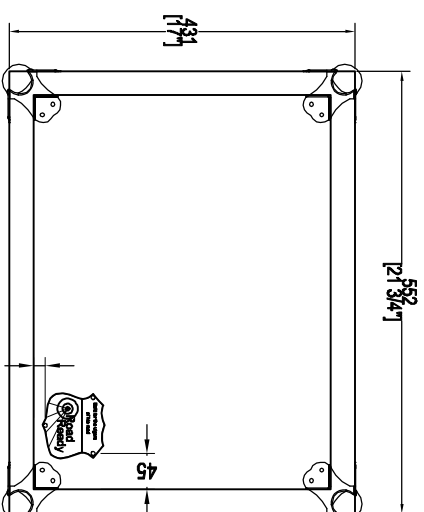

RRDNMC6000L

RIGHT VIEW

FRONT VIEW

LEFT VIEW

BACK VIEW

TOP VIEW

SKU: RRDNMC6000L

UPC: NA

1/2

REVISION:

B

RRDNNMC6000L

A-A VIEW

C-C VIEW

TOP VIEW OF COVER

B-B VIEW

TOP VIEW OF BASE

D-D VIEW

SKU: RRDNNMC6000L BY: ROAD READY CASES

UPC: NA APPROVAL SIGNATURE: DATE:

DRAWING DATE: 08 / 22 / 2011 SCALE: 1:9 DRAWING NUMBER: 222 REVISION: B