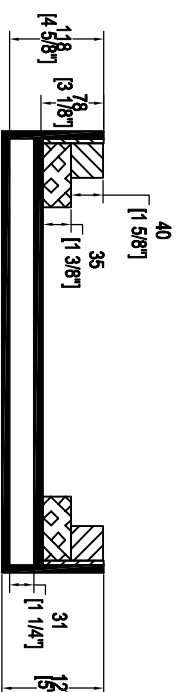

RRDNMC6000L

RIGHT VIEW

FRONT VIEW

LEFT VIEW

BACK VIEW

TOP VIEW

SKU: RRDNMC6000L

UPC: NA

APPROVAL SIGNATURE:

BY: ROAD READY CASES

DATE:

DRAWING DATE:

08 / 22 / 2011

SCALE:

1:9

DRAWING NUMBER:

1/2

REVISION:

B

RRDNNMC6000L

A-A VIEW

C-C VIEW

TOP VIEW OF COVER

B-B VIEW

TOP VIEW OF BASE

D-D VIEW

SKU: RRDNNMC6000L BY: ROAD READY CASES

UPC: NA APPROVAL SIGNATURE: DATE:

DRAWING DATE: 08 / 22 / 2011 SCALE: 1:9 DRAWING NUMBER: 222 REVISION: B