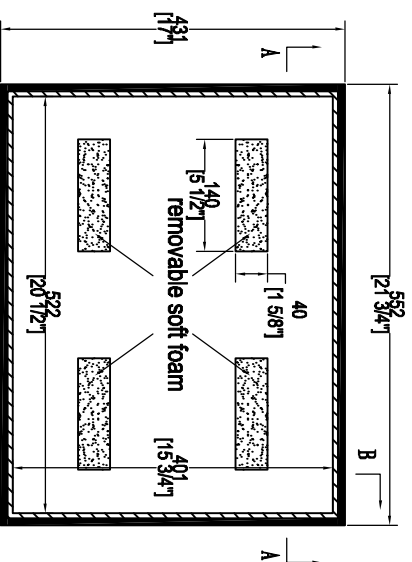

1/2

REVISION:

B

RRDNNMC6000L

A-A VIEW

C-C VIEW

TOP VIEW OF COVER

B-B VIEW

TOP VIEW OF BASE

D-D VIEW

SKU: RRDNNMC6000L BY: ROAD READY CASES

UPC: NA APPROVAL SIGNATURE: DATE:

DRAWING DATE: 08 / 22 / 2011 SCALE: 1:9 DRAWING NUMBER: 222 REVISION: B