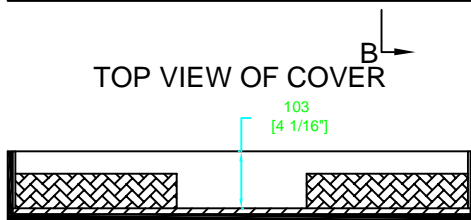

RRGC212C

	SKU: RRGC212C	BY:
	UPC: NA	ROAD READY CASES
APPROVAL SIGNATURE :		DATE :
DRAWING DATE :	SCALE :	DRAWING NUMBER :
11 / 30 / 2016	1:13	1/1
REVISION :		NA