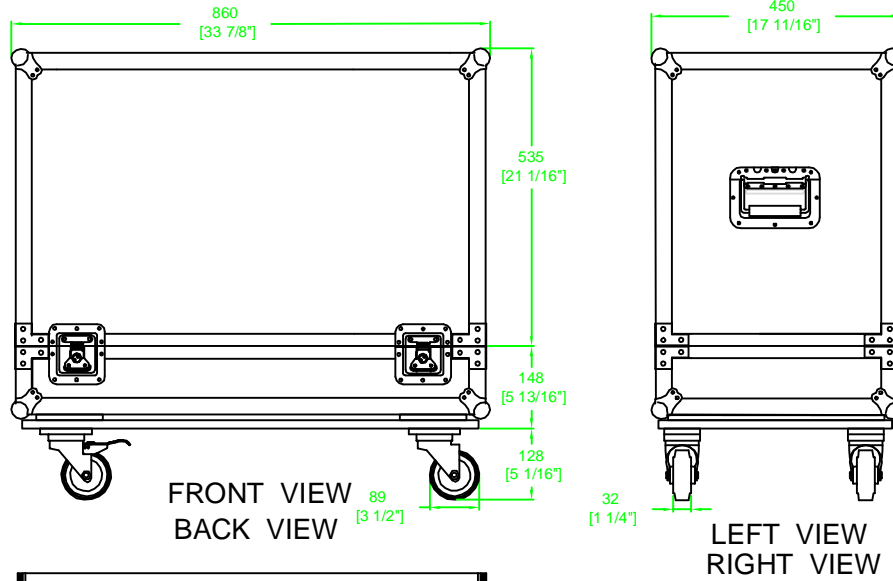

RRGC212C

	SKU: RRGC212C	BY:
	UPC: NA	ROAD READY CASES
APPROVAL SIGNATURE :		DATE :
DRAWING DATE :	SCALE :	DRAWING NUMBER :
11 / 30 / 2016	1:13	1/1
REVISION :		NA