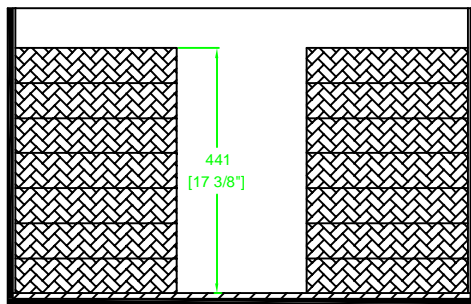

RRGC212C

	SKU: RRGC212C	BY:
	UPC: NA	ROAD READY CASES
APPROVAL SIGNATURE :		DATE :
DRAWING DATE :	SCALE :	DRAWING NUMBER :
11 / 30 / 2016	1:13	1/1
REVISION :		NA