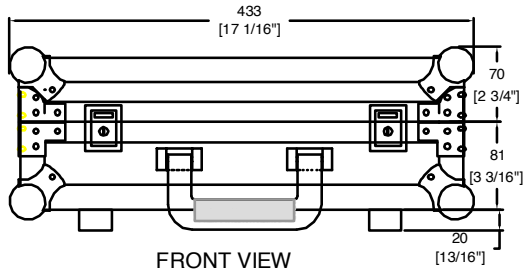

# RRLAPTOP15

W/5mm plywood

FRONT VIEW

LEFT VIEW

BACK VIEW

RIGHT VIEW

A-A VIEW

TOP VIEW OF COVER

B-B VIEW

C-C VIEW

TOP VIEW OF BASE

D-D VIEW

CROSS SECTION