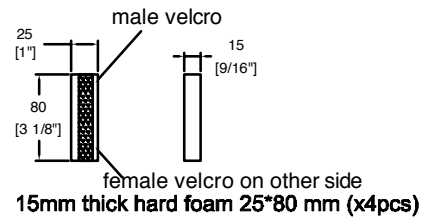

# RRLAPTOP15

W/5mm plywood

FRONT VIEW

LEFT VIEW

BACK VIEW

RIGHT VIEW

A-A VIEW

TOP VIEW OF COVER

B-B VIEW

C-C VIEW

TOP VIEW OF BASE

D-D VIEW

CROSS SECTION