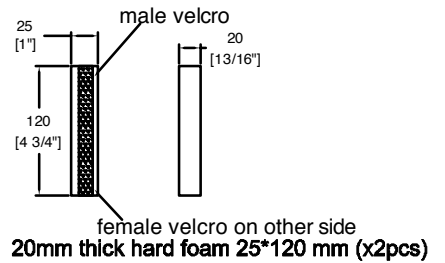

# RRLAPTOP15

W/5mm plywood

FRONT VIEW

LEFT VIEW

BACK VIEW

RIGHT VIEW

A-A VIEW

TOP VIEW OF COVER

B-B VIEW

C-C VIEW

TOP VIEW OF BASE

D-D VIEW

CROSS SECTION