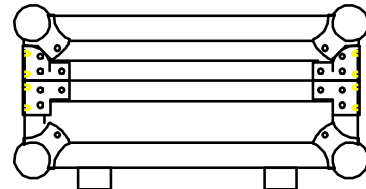

# RRLAPTOP15

W/5mm plywood

FRONT VIEW

LEFT VIEW

BACK VIEW

RIGHT VIEW

A-A VIEW

TOP VIEW OF COVER

B-B VIEW

C-C VIEW

TOP VIEW OF BASE

D-D VIEW

CROSS SECTION