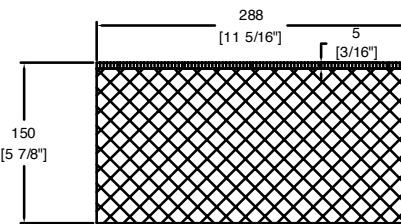

# RRLAPTOP15

W/5mm plywood

FRONT VIEW

LEFT VIEW

BACK VIEW

RIGHT VIEW

A-A VIEW

TOP VIEW OF COVER

B-B VIEW

C-C VIEW

TOP VIEW OF BASE

D-D VIEW

CROSS SECTION