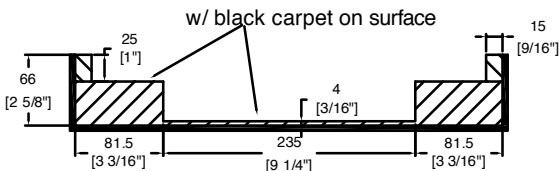

# RRLAPTOP15

W/5mm plywood

FRONT VIEW

LEFT VIEW

BACK VIEW

RIGHT VIEW

A-A VIEW

TOP VIEW OF COVER

B-B VIEW

C-C VIEW

TOP VIEW OF BASE

D-D VIEW

CROSS SECTION