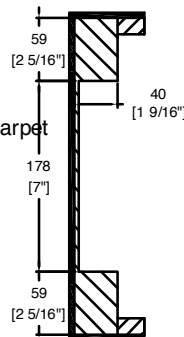

# RRLAPTOP15

W/5mm plywood

FRONT VIEW

LEFT VIEW

BACK VIEW

RIGHT VIEW

A-A VIEW

TOP VIEW OF COVER

B-B VIEW

C-C VIEW

TOP VIEW OF BASE

D-D VIEW

CROSS SECTION