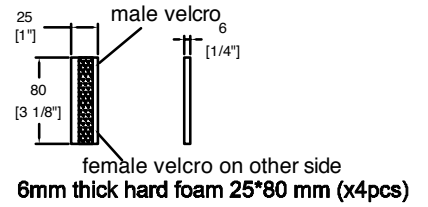

# RRLAPTOP15

W/5mm plywood

FRONT VIEW

LEFT VIEW

BACK VIEW

RIGHT VIEW

A-A VIEW

TOP VIEW OF COVER

B-B VIEW

C-C VIEW

TOP VIEW OF BASE

D-D VIEW

CROSS SECTION