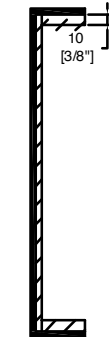

# RRLAPTOP15

W/5mm plywood

FRONT VIEW

LEFT VIEW

BACK VIEW

RIGHT VIEW

A-A VIEW

TOP VIEW OF COVER

B-B VIEW

C-C VIEW

TOP VIEW OF BASE

D-D VIEW

CROSS SECTION