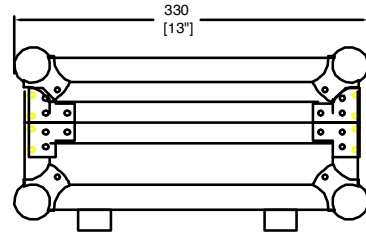

# RRLAPTOP15

W/5mm plywood

FRONT VIEW

LEFT VIEW

BACK VIEW

RIGHT VIEW

A-A VIEW

TOP VIEW OF COVER

B-B VIEW

C-C VIEW

TOP VIEW OF BASE

D-D VIEW

CROSS SECTION