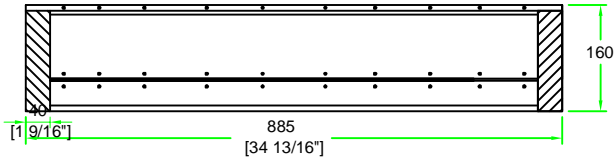

# RRLS932DHC

A-A VIEW

INSIDE VIEW OF FRONT COVER

B-B VIEW

CROSS SECTION

E-E VIEW

INSIDE VIEW OF TOP COVER

F-F VIEW

# RRLS932DHC

FRONT VIEW OF DOGHOUSE

C-C VIEW

CROSS SECTION

TOP VIEW OF BASE

D-D VIEW

	SKU: RRLS932DHC	BY:	
	UPC: 821525013142	ROAD READY CASES	
	APPROVAL SIGNATURE: _____	DATE: _____	
DRAWING DATE:	SCALE:	DRAWING NUMBER:	REVISION:
03 / 21 / 2013	1:12	3/3	2