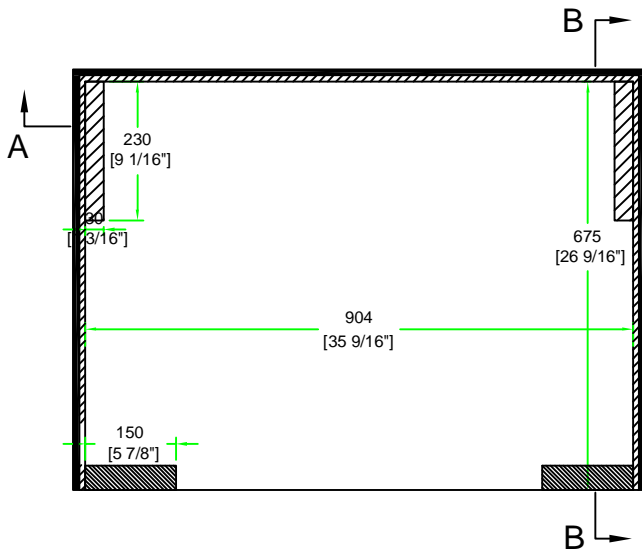

# RRLS932DHC

	SKU: RRLS932DHC	BY: ROAD READY CASES	
	UPC: 821525013142	APPROVAL SIGNATURE: _____ DATE: _____	
DRAWING DATE: 03 / 21 / 2013	SCALE: 1:12	DRAWING NUMBER: 1/3	REVISION: 2

# RRLS932DHC

A-A VIEW

INSIDE VIEW OF FRONT COVER

B-B VIEW

CROSS SECTION

E-E VIEW

INSIDE VIEW OF TOP COVER

F-F VIEW

	SKU: RRLS932DHC	BY: ROAD READY CASES	
	UPC: 821525013142	DATE:	
	APPROVAL SIGNATURE:	DATE:	
DRAWING DATE:	SCALE:	DRAWING NUMBER:	REVISION:
03 / 21 / 2013	1:12	2/3	2

# RRLS932DHC

FRONT VIEW OF DOGHOUSE

C-C VIEW

CROSS SECTION

TOP VIEW OF BASE

D-D VIEW

	SKU: RRLS932DHC	BY:	
	UPC: 821525013142	ROAD READY CASES	
	APPROVAL SIGNATURE: _____	DATE: _____	
DRAWING DATE:	SCALE:	DRAWING NUMBER:	REVISION:
03 / 21 / 2013	1:12	3/3	2