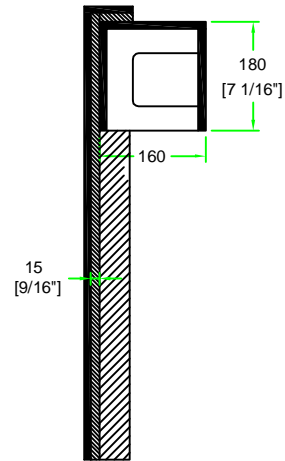

# RRLS932DHC

FRONT VIEW OF DOGHOUSE

C-C VIEW

CROSS SECTION

TOP VIEW OF BASE

D-D VIEW

	SKU: RRLS932DHC	BY:	
	UPC: 821525013142	ROAD READY CASES	
	APPROVAL SIGNATURE: _____	DATE: _____	
DRAWING DATE:	SCALE:	DRAWING NUMBER:	REVISION:
03 / 21 / 2013	1:12	3/3	2