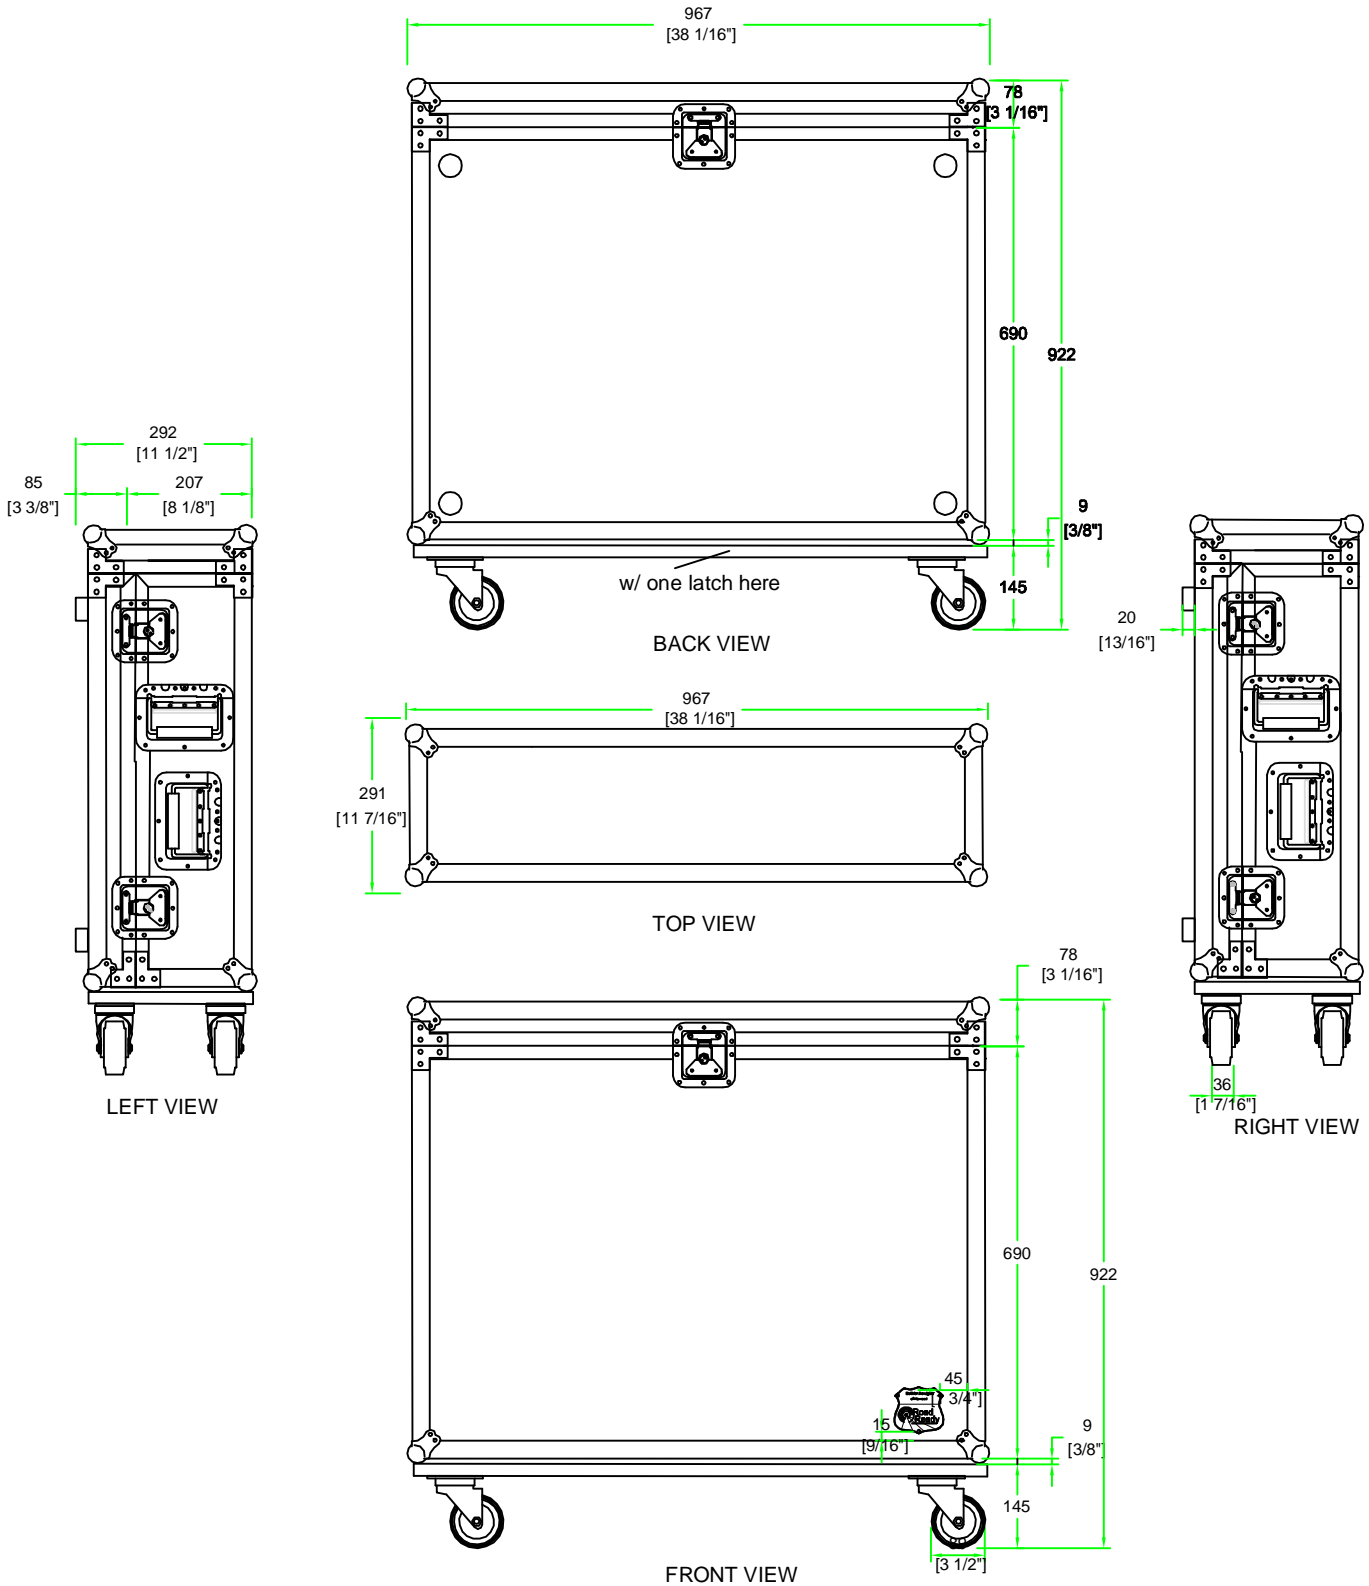

# RRLS932DHC

	SKU: RRLS932DHC	BY: ROAD READY CASES	
	UPC: 821525013142	APPROVAL SIGNATURE: _____ DATE: _____	
DRAWING DATE: 03 / 21 / 2013	SCALE: 1:12	DRAWING NUMBER: 1/3	REVISION: 2

# RRLS932DHC

A-A VIEW

INSIDE VIEW OF FRONT COVER

B-B VIEW

CROSS SECTION

E-E VIEW

INSIDE VIEW OF TOP COVER

F-F VIEW

	SKU: RRLS932DHC	BY: ROAD READY CASES	
	UPC: 821525013142	DATE:	
	APPROVAL SIGNATURE:	DATE:	
DRAWING DATE:	SCALE:	DRAWING NUMBER:	REVISION:
03 / 21 / 2013	1:12	2/3	2

# RRLS932DHC

FRONT VIEW OF DOGHOUSE

C-C VIEW

CROSS SECTION

TOP VIEW OF BASE

D-D VIEW

	SKU: RRLS932DHC	BY:	
	UPC: 821525013142	ROAD READY CASES	
	APPROVAL SIGNATURE: _____	DATE: _____	
DRAWING DATE:	SCALE:	DRAWING NUMBER:	REVISION:
03 / 21 / 2013	1:12	3/3	2