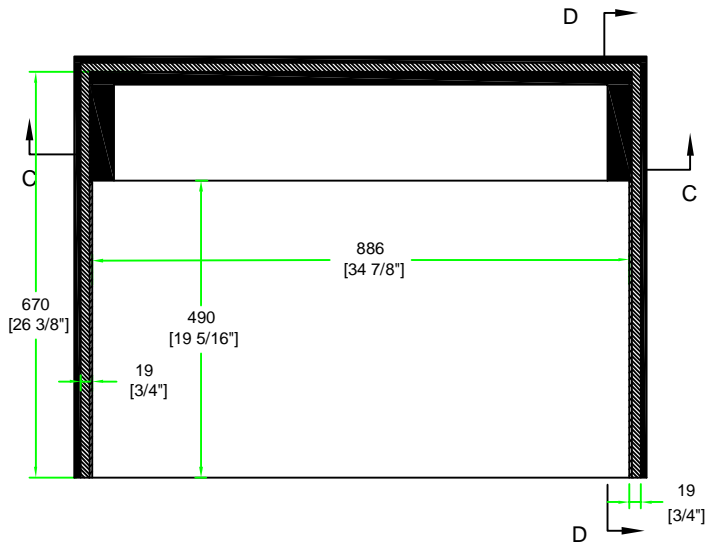

# RRLS932DHC

FRONT VIEW OF DOGHOUSE

C-C VIEW

CROSS SECTION

TOP VIEW OF BASE

D-D VIEW

	SKU: RRLS932DHC	BY:	
	UPC: 821525013142	ROAD READY CASES	
	APPROVAL SIGNATURE: _____	DATE: _____	
DRAWING DATE:	SCALE:	DRAWING NUMBER:	REVISION:
03 / 21 / 2013	1:12	3/3	2