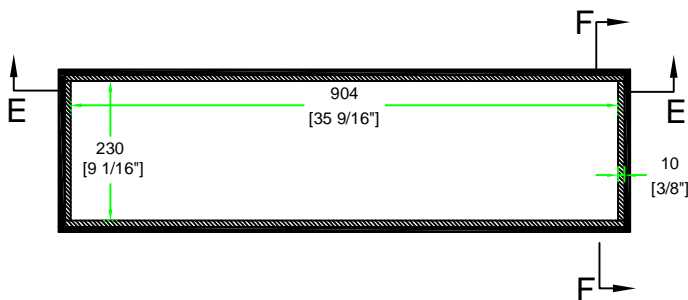

# RRLS932DHC

A-A VIEW

INSIDE VIEW OF FRONT COVER

B-B VIEW

CROSS SECTION

E-E VIEW

INSIDE VIEW OF TOP COVER

F-F VIEW

# RRLS932DHC

FRONT VIEW OF DOGHOUSE

C-C VIEW

CROSS SECTION

TOP VIEW OF BASE

D-D VIEW

	SKU: RRLS932DHC	BY:	
	UPC: 821525013142	ROAD READY CASES	
	APPROVAL SIGNATURE: _____	DATE: _____	
DRAWING DATE:	SCALE:	DRAWING NUMBER:	REVISION:
03 / 21 / 2013	1:12	3/3	2