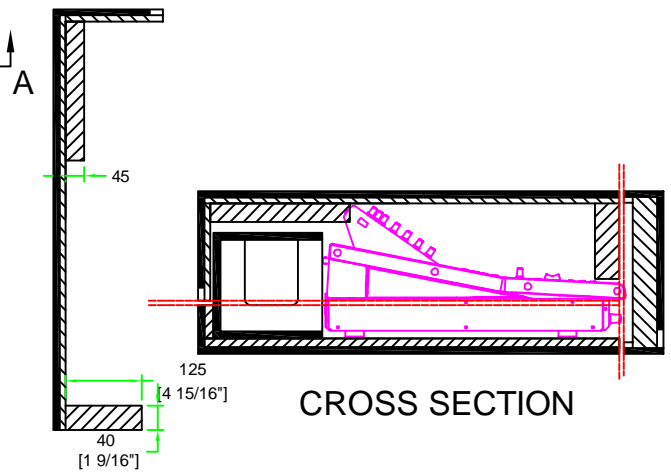

# RRLS932DHC

	SKU: RRLS932DHC	BY: ROAD READY CASES	
	UPC: 821525013142	APPROVAL SIGNATURE: _____ DATE: _____	
DRAWING DATE: 03 / 21 / 2013	SCALE: 1:12	DRAWING NUMBER: 1/3	REVISION: 2

# RRLS932DHC

A-A VIEW

INSIDE VIEW OF FRONT COVER

B-B VIEW

CROSS SECTION

E-E VIEW

INSIDE VIEW OF TOP COVER

F-F VIEW

	SKU: RRLS932DHC	BY: ROAD READY CASES	
	UPC: 821525013142	DATE:	
	APPROVAL SIGNATURE:	DATE:	
DRAWING DATE:	SCALE:	DRAWING NUMBER:	REVISION:
03 / 21 / 2013	1:12	2/3	2

# RRLS932DHC

FRONT VIEW OF DOGHOUSE

C-C VIEW

CROSS SECTION

TOP VIEW OF BASE

D-D VIEW

	SKU: RRLS932DHC	BY:	
	UPC: 821525013142	ROAD READY CASES	
	APPROVAL SIGNATURE: _____	DATE: _____	
DRAWING DATE:	SCALE:	DRAWING NUMBER:	REVISION:
03 / 21 / 2013	1:12	3/3	2