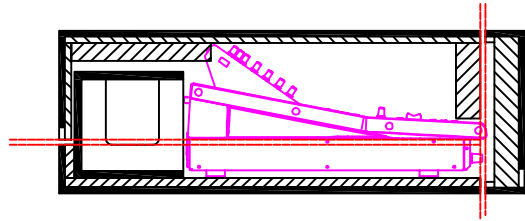

# RRLS932DHC

A-A VIEW

INSIDE VIEW OF FRONT COVER

B-B VIEW

CROSS SECTION

E-E VIEW

INSIDE VIEW OF TOP COVER

F-F VIEW

	SKU: RRLS932DHC	BY: ROAD READY CASES	
	UPC: 821525013142	DATE:	
	APPROVAL SIGNATURE:	DATE:	
DRAWING DATE:	SCALE:	DRAWING NUMBER:	REVISION:
03 / 21 / 2013	1:12	2/3	2

# RRLS932DHC

FRONT VIEW OF DOGHOUSE

C-C VIEW

CROSS SECTION

TOP VIEW OF BASE

D-D VIEW

	SKU: RRLS932DHC	BY:	
	UPC: 821525013142	ROAD READY CASES	
	APPROVAL SIGNATURE: _____	DATE: _____	
DRAWING DATE:	SCALE:	DRAWING NUMBER:	REVISION:
03 / 21 / 2013	1:12	3/3	2