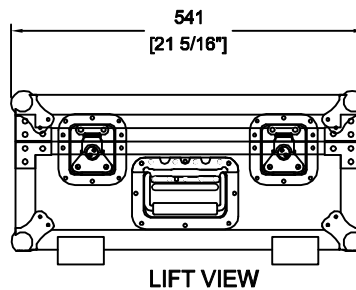

RRNS7KW

| | | |
|--------------------------|--------------|---------------------------------------|
| | SKU: RRNS7KW | BY: ROAD READY CASES |
| | UPC: NA | APPROVAL SIGNATURE: _____ DATE: _____ |
| DRAWING DATE: 08/14/2009 | SCALE: 1:11 | DRAWING NUMBER: 1/1 |
| | | REVISION: 1 |