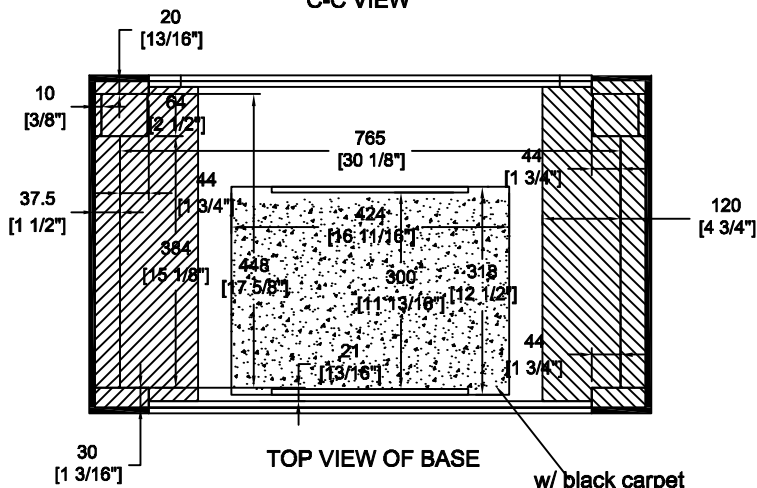

RRNS7KW

| | | |
|--------------------------|--------------|---------------------------------------|
| | SKU: RRNS7KW | BY: ROAD READY CASES |
| | UPC: NA | APPROVAL SIGNATURE: _____ DATE: _____ |
| DRAWING DATE: 08/14/2009 | SCALE: 1:11 | DRAWING NUMBER: 1/1 |
| | | REVISION: 1 |