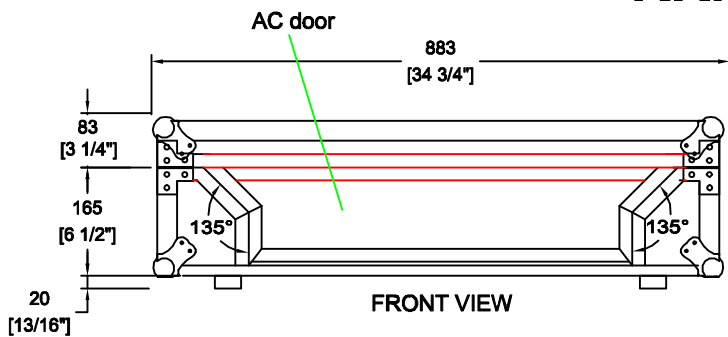

RRNS7KW

| | | |
|--------------------------|--------------|---------------------------------------|
| | SKU: RRNS7KW | BY: ROAD READY CASES |
| | UPC: NA | APPROVAL SIGNATURE: _____ DATE: _____ |
| DRAWING DATE: 08/14/2009 | SCALE: 1:11 | DRAWING NUMBER: 1/1 |
| | | REVISION: 1 |