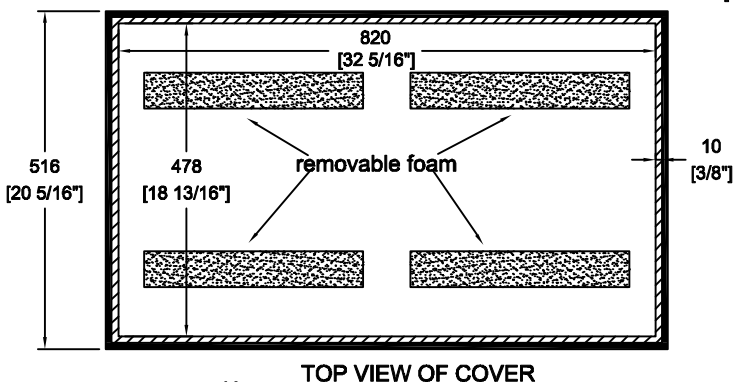

RRNS7KW

| | | |
|--------------------------|--------------|---------------------------------------|
| | SKU: RRNS7KW | BY: ROAD READY CASES |
| | UPC: NA | APPROVAL SIGNATURE: _____ DATE: _____ |
| DRAWING DATE: 08/14/2009 | SCALE: 1:11 | DRAWING NUMBER: 1/1 |
| | | REVISION: 1 |