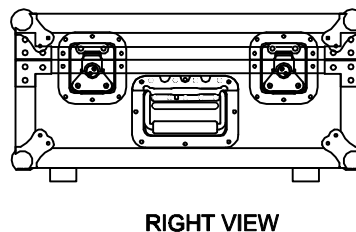

RRNS7KW

| | | |
|--------------------------|--------------|---------------------------------------|
| | SKU: RRNS7KW | BY: ROAD READY CASES |
| | UPC: NA | APPROVAL SIGNATURE: _____ DATE: _____ |
| DRAWING DATE: 08/14/2009 | SCALE: 1:11 | DRAWING NUMBER: 1/1 |
| | | REVISION: 1 |