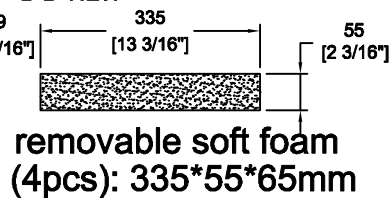

RRNS7KW

| | | |
|--------------------------|--------------|---------------------------------------|
| | SKU: RRNS7KW | BY: ROAD READY CASES |
| | UPC: NA | APPROVAL SIGNATURE: _____ DATE: _____ |
| DRAWING DATE: 08/14/2009 | SCALE: 1:11 | DRAWING NUMBER: 1/1 |
| | | REVISION: 1 |