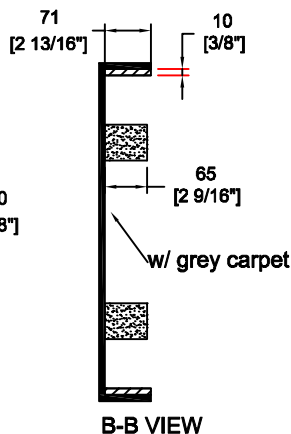

RRNS7KW

| | | |
|--------------------------|--------------|---------------------------------------|
| | SKU: RRNS7KW | BY: ROAD READY CASES |
| | UPC: NA | APPROVAL SIGNATURE: _____ DATE: _____ |
| DRAWING DATE: 08/14/2009 | SCALE: 1:11 | DRAWING NUMBER: 1/1 |
| | | REVISION: 1 |