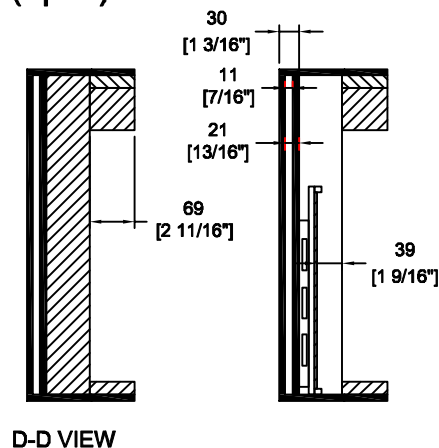

RRNS7KW

| | | |
|--------------------------|--------------|---------------------------------------|
| | SKU: RRNS7KW | BY: ROAD READY CASES |
| | UPC: NA | APPROVAL SIGNATURE: _____ DATE: _____ |
| DRAWING DATE: 08/14/2009 | SCALE: 1:11 | DRAWING NUMBER: 1/1 |
| | | REVISION: 1 |