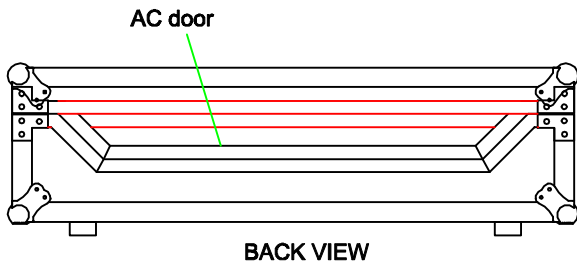

RRNS7KW

| | | |
|--------------------------|--------------|---------------------------------------|
| | SKU: RRNS7KW | BY: ROAD READY CASES |
| | UPC: NA | APPROVAL SIGNATURE: _____ DATE: _____ |
| DRAWING DATE: 08/14/2009 | SCALE: 1:11 | DRAWING NUMBER: 1/1 |
| | | REVISION: 1 |