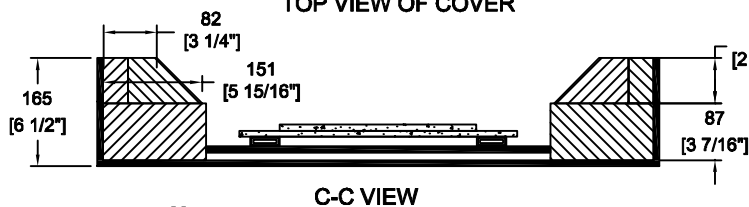

RRNS7KW

| | | |
|--------------------------|--------------|---------------------------------------|
| | SKU: RRNS7KW | BY: ROAD READY CASES |
| | UPC: NA | APPROVAL SIGNATURE: _____ DATE: _____ |
| DRAWING DATE: 08/14/2009 | SCALE: 1:11 | DRAWING NUMBER: 1/1 |
| | | REVISION: 1 |