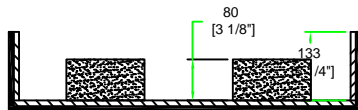

RRSL24

FRONT VIEW

LEFT VIEW

BACK VIEW

RIGHT VIEW

A-A VIEW

CROSS SECTION

TOP VIEW OF COVER

B-B VIEW

C-C VIEW

TOP VIEW OF BASE

D-D VIEW

SKU: RRSL24	BY: ROAD READY CASES		
UPC: NA			
APPROVAL SIGNATURE :	DATE :		
DRAWING DATE :	SCALE :	DRAWING NUMBER :	REVISION :
11 / 04 / 2010	1:14	1/1	2