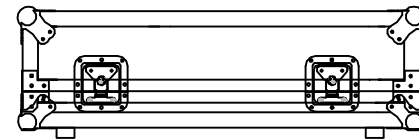

RRSL24

FRONT VIEW

LEFT VIEW

BACK VIEW

RIGHT VIEW

A-A VIEW

CROSS SECTION

TOP VIEW OF COVER

B-B VIEW

C-C VIEW

TOP VIEW OF BASE

D-D VIEW

SKU: RRSL24	BY: ROAD READY CASES		
UPC: NA			
APPROVAL SIGNATURE :	DATE :		
DRAWING DATE :	SCALE :	DRAWING NUMBER :	REVISION :
11 / 04 / 2010	1:14	1/1	2