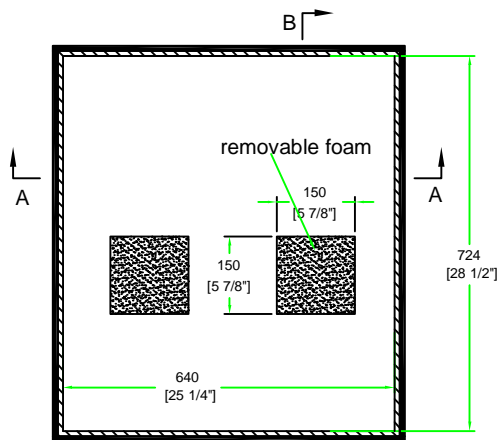

RRSL24

FRONT VIEW

LEFT VIEW

BACK VIEW

RIGHT VIEW

A-A VIEW

CROSS SECTION

TOP VIEW OF COVER

B-B VIEW

C-C VIEW

TOP VIEW OF BASE

D-D VIEW

SKU: RRSL24	BY: ROAD READY CASES		
UPC: NA			
APPROVAL SIGNATURE :	DATE :		
DRAWING DATE :	SCALE :	DRAWING NUMBER :	REVISION :
11 / 04 / 2010	1:14	1/1	2