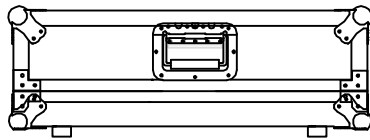

RRSL24

FRONT VIEW

LEFT VIEW

BACK VIEW

RIGHT VIEW

A-A VIEW

CROSS SECTION

TOP VIEW OF COVER

B-B VIEW

C-C VIEW

TOP VIEW OF BASE

D-D VIEW

SKU: RRSL24	BY: ROAD READY CASES		
UPC: NA			
APPROVAL SIGNATURE :	DATE :		
DRAWING DATE :	SCALE :	DRAWING NUMBER :	REVISION :
11 / 04 / 2010	1:14	1/1	2