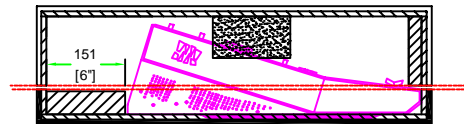

RRSL24

FRONT VIEW

LEFT VIEW

BACK VIEW

RIGHT VIEW

A-A VIEW

CROSS SECTION

TOP VIEW OF COVER

B-B VIEW

C-C VIEW

TOP VIEW OF BASE

D-D VIEW

SKU: RRSL24	BY: ROAD READY CASES		
UPC: NA			
APPROVAL SIGNATURE :	DATE :		
DRAWING DATE :	SCALE :	DRAWING NUMBER :	REVISION :
11 / 04 / 2010	1:14	1/1	2