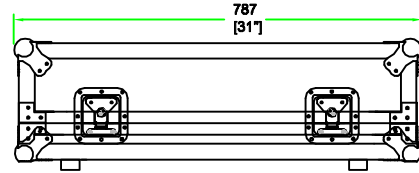

RRSL24

FRONT VIEW

LEFT VIEW

BACK VIEW

RIGHT VIEW

A-A VIEW

CROSS SECTION

TOP VIEW OF COVER

B-B VIEW

C-C VIEW

TOP VIEW OF BASE

D-D VIEW

SKU: RRSL24	BY: ROAD READY CASES		
UPC: NA			
APPROVAL SIGNATURE :	DATE :		
DRAWING DATE :	SCALE :	DRAWING NUMBER :	REVISION :
11 / 04 / 2010	1:14	1/1	2