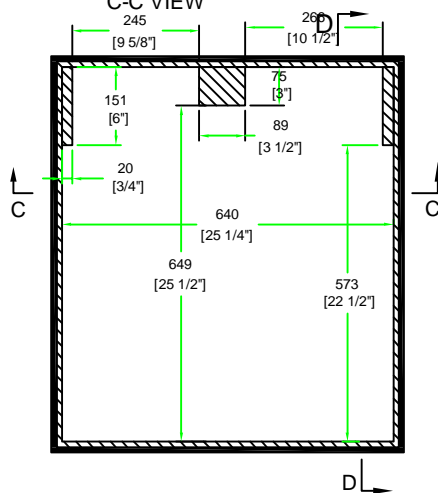

RRSL24

FRONT VIEW

LEFT VIEW

BACK VIEW

RIGHT VIEW

A-A VIEW

CROSS SECTION

TOP VIEW OF COVER

B-B VIEW

C-C VIEW

TOP VIEW OF BASE

D-D VIEW

SKU: RRSL24	BY: ROAD READY CASES		
UPC: NA			
APPROVAL SIGNATURE :	DATE :		
DRAWING DATE :	SCALE :	DRAWING NUMBER :	REVISION :
11 / 04 / 2010	1:14	1/1	2