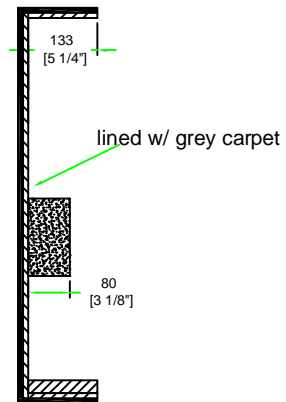

RRSL24

FRONT VIEW

LEFT VIEW

BACK VIEW

RIGHT VIEW

A-A VIEW

CROSS SECTION

TOP VIEW OF COVER

B-B VIEW

C-C VIEW

TOP VIEW OF BASE

D-D VIEW

SKU: RRSL24	BY: ROAD READY CASES		
UPC: NA			
APPROVAL SIGNATURE :	DATE :		
DRAWING DATE :	SCALE :	DRAWING NUMBER :	REVISION :
11 / 04 / 2010	1:14	1/1	2