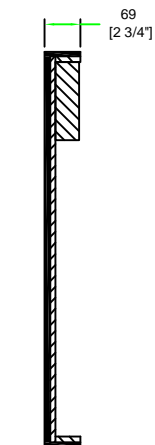

RRSL24

FRONT VIEW

LEFT VIEW

BACK VIEW

RIGHT VIEW

A-A VIEW

CROSS SECTION

TOP VIEW OF COVER

B-B VIEW

C-C VIEW

TOP VIEW OF BASE

D-D VIEW

SKU: RRSL24	BY: ROAD READY CASES		
UPC: NA			
APPROVAL SIGNATURE :	DATE :		
DRAWING DATE :	SCALE :	DRAWING NUMBER :	REVISION :
11 / 04 / 2010	1:14	1/1	2