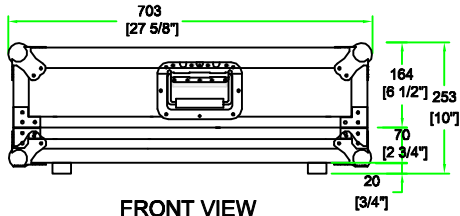

RRSL24

FRONT VIEW

LEFT VIEW

BACK VIEW

RIGHT VIEW

A-A VIEW

CROSS SECTION

TOP VIEW OF COVER

B-B VIEW

C-C VIEW

TOP VIEW OF BASE

D-D VIEW

SKU: RRSL24	BY: ROAD READY CASES		
UPC: NA			
APPROVAL SIGNATURE :	DATE :		
DRAWING DATE :	SCALE :	DRAWING NUMBER :	REVISION :
11 / 04 / 2010	1:14	1/1	2