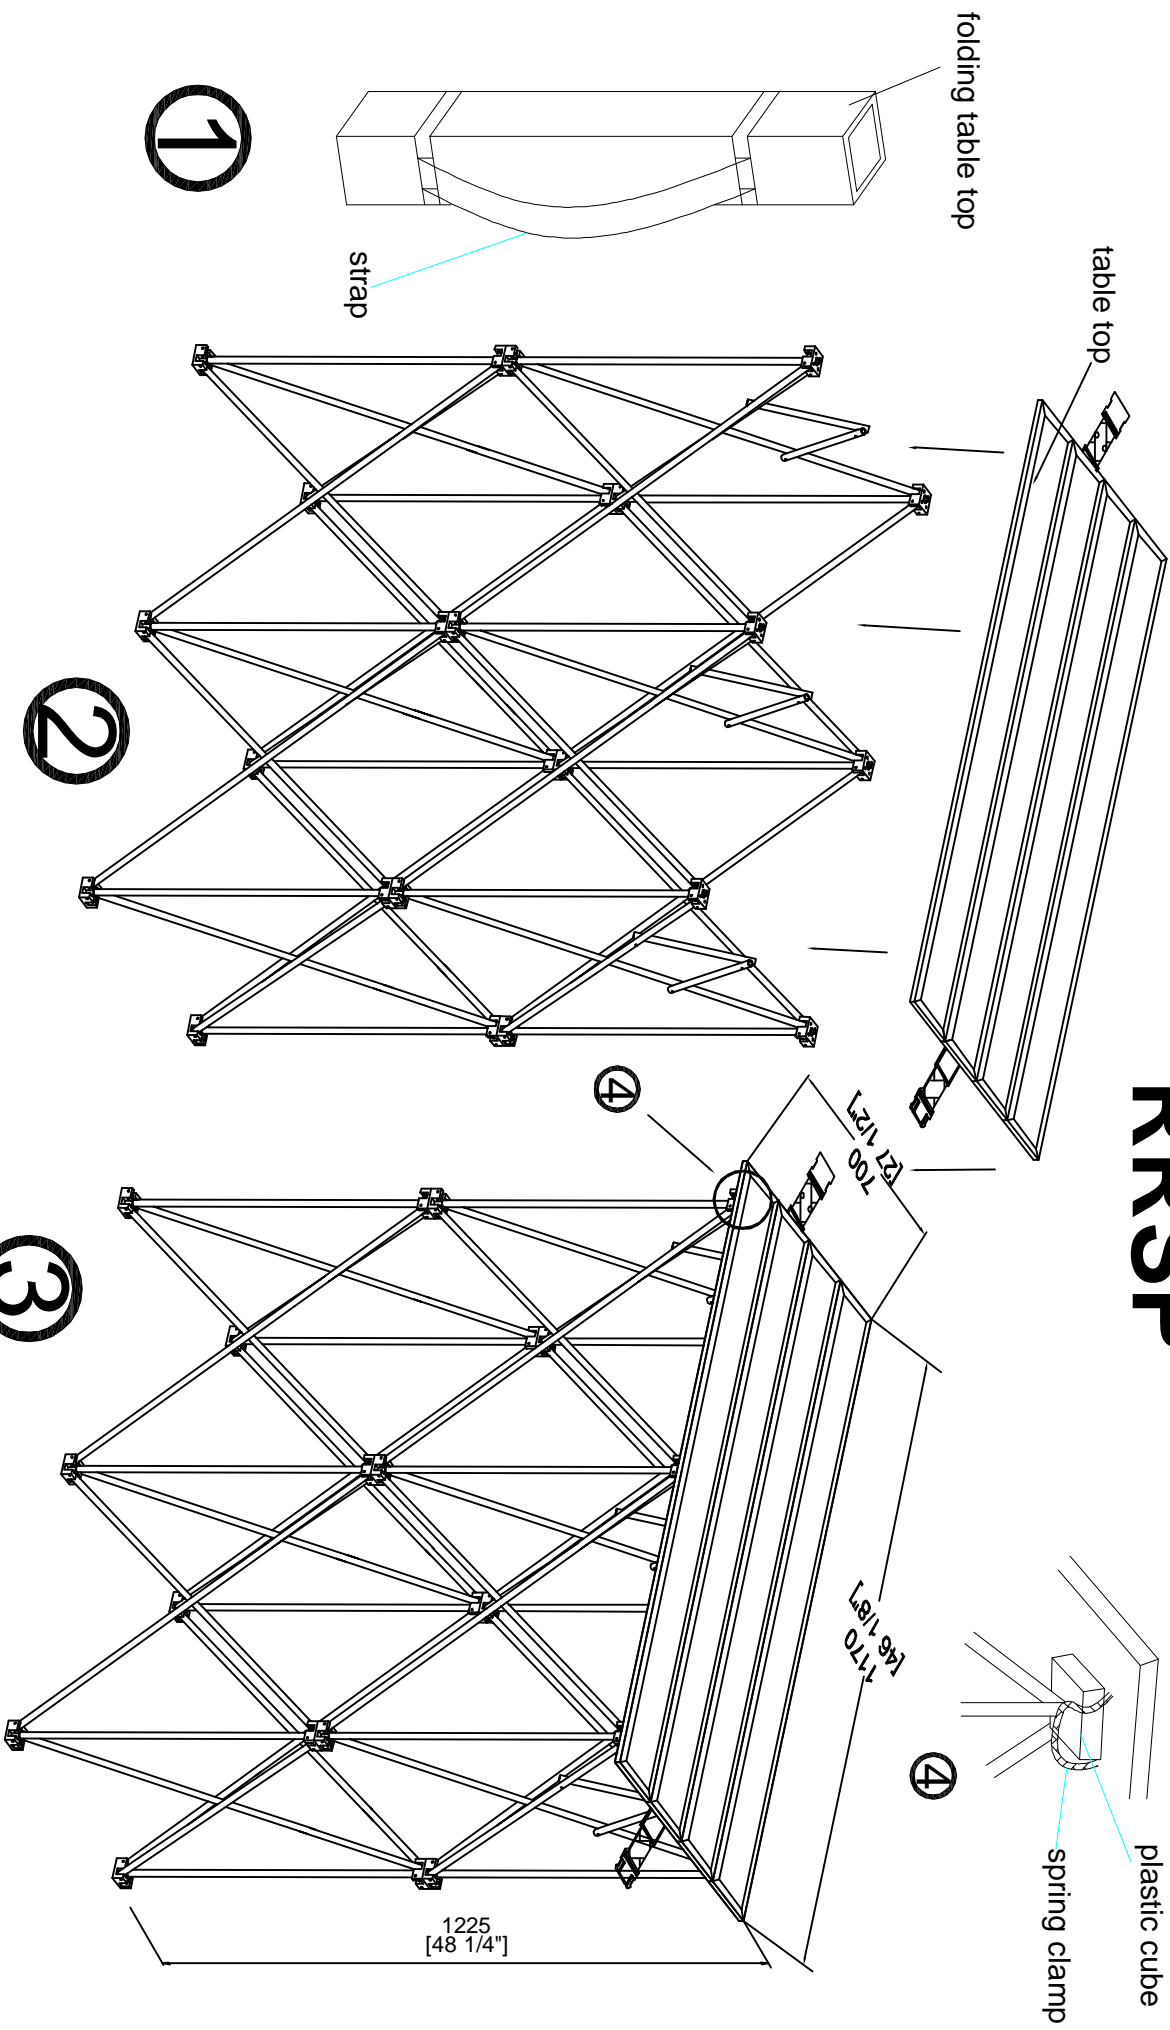

RRSP

SKU : RRSP

BY :

UPC: 821525011902

ROAD READY CASES

APPROVAL SIGNATURE :

DATE :

DRAWING DATE : 03 / 30 / 2010

SCALE : 1:13

DRAWING NUMBER : 1/4

REVISION : NA