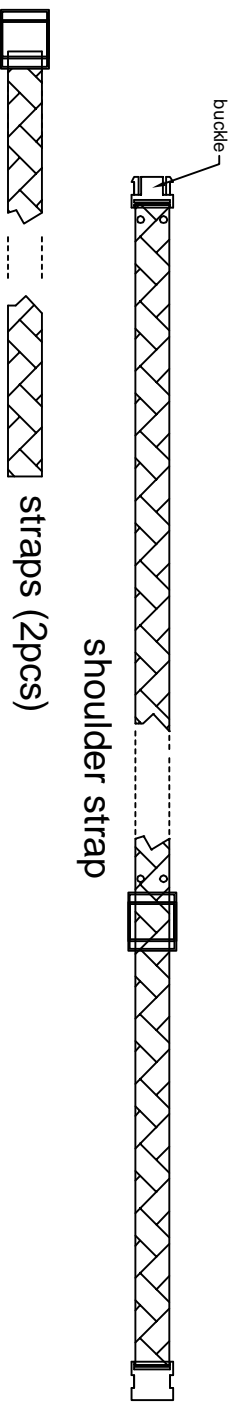

RRSP

SKU : RRSP	BY:	ROAD READY CASES		
UPC: 821525011902	APPROVAL SIGNATURE :	DATE :	DRAWING NUMBER :	REVISION :
DRAWING DATE : 03 / 30 / 2010	SCALE : 1:8	DATE :	DRAWING NUMBER : 4/4	REVISION : NA