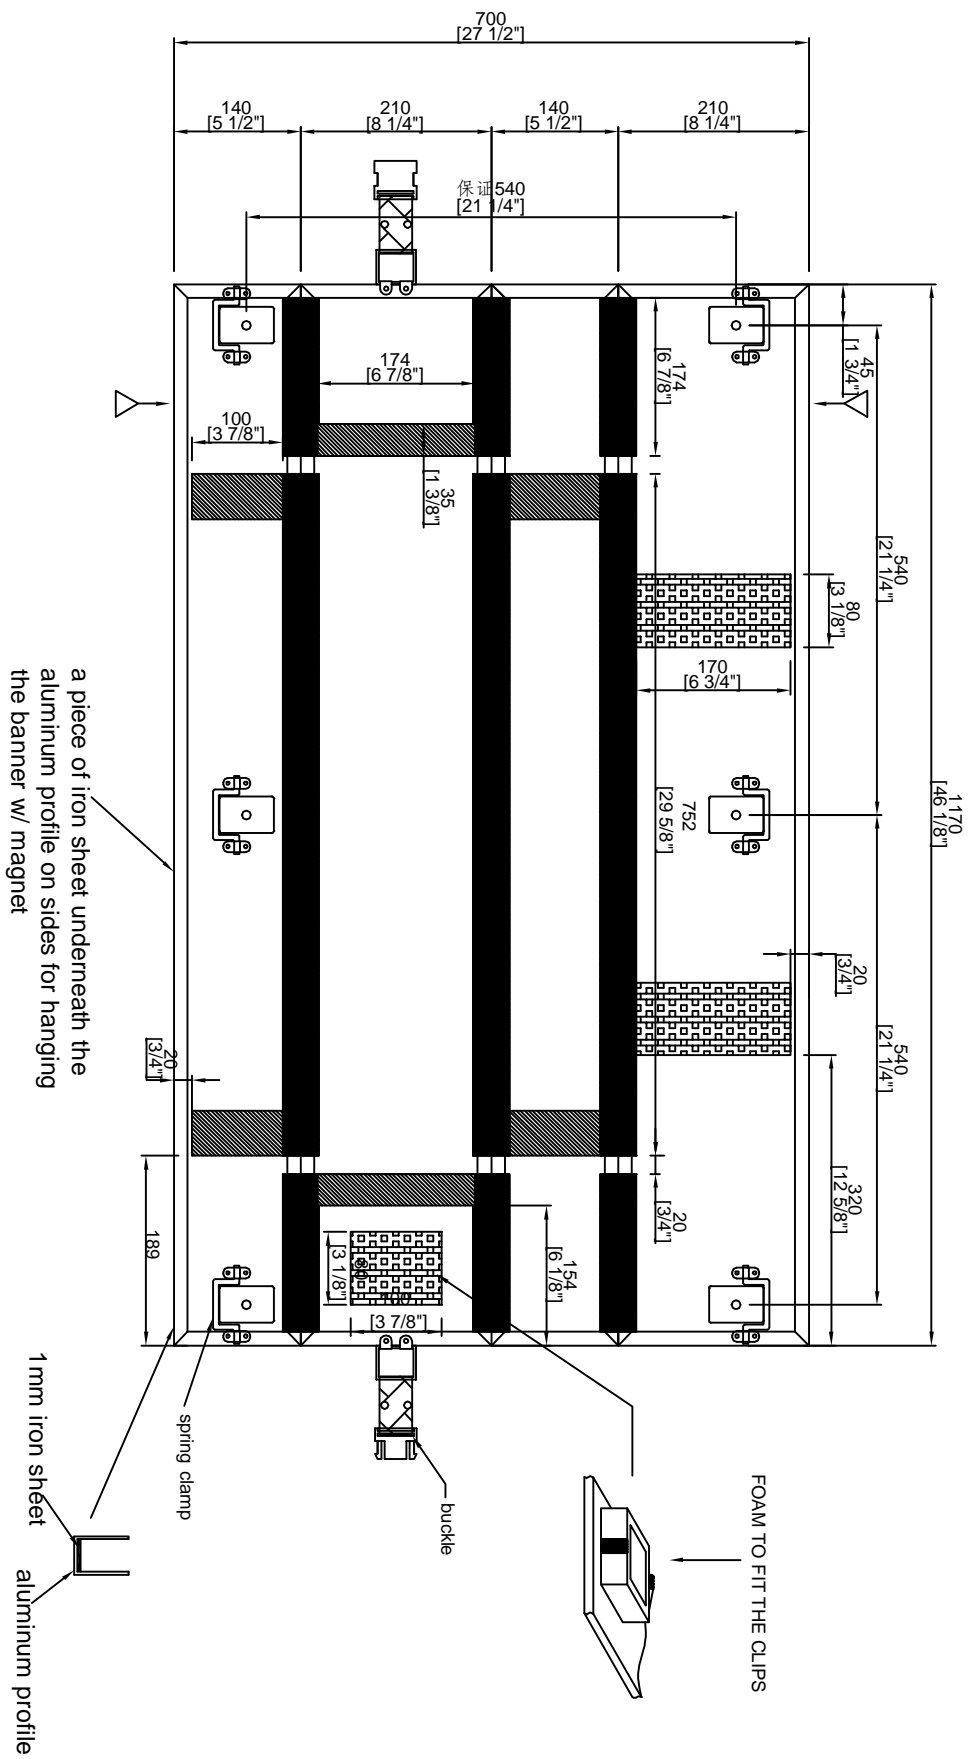

# RRSP

connecting clip

lower riser

upper riser

THIS ONE IS COMBINED WITH UPPER RISER AND LOWER RISER.

SKU : RRSP

BY :

UPC: 821625011902

# RRSP

SKU : RRSP	BY :		
UPC : 821525011902	ROAD READY CASES		
APPROVAL SIGNATURE :	DATE :		
DRAWING DATE : 03 / 30 / 2010	SCALE : 1:8	DRAWING NUMBER : 3/4	REVISION : NA

# RRSP

SKU : RRSP	BY:	ROAD READY CASES		
UPC: 821525011902	APPROVAL SIGNATURE :	DATE :	DRAWING NUMBER :	REVISION :
DRAWING DATE : 03 / 30 / 2010	SCALE : 1:8	DATE :	DRAWING NUMBER : 4/4	REVISION : NA