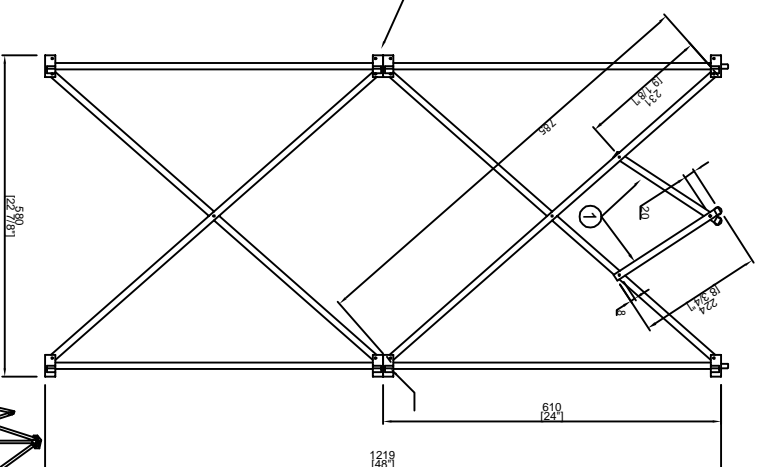

SCALE : 1:13

DRAWING NUMBER : 1/4

REVISION : NA

# RRSP

connecting clip

lower riser

upper riser

THIS ONE IS COMBINED WITH UPPER RISER AND LOWER RISER.

SKU : RRSP

BY :

UPC: 821625011902

# RRSP

SKU : RRSP	BY :		
UPC : 821525011902	ROAD READY CASES		
APPROVAL SIGNATURE :	DATE :		
DRAWING DATE : 03 / 30 / 2010	SCALE : 1:8	DRAWING NUMBER : 3/4	REVISION : NA

# RRSP

SKU : RRSP	BY:	ROAD READY CASES		
UPC: 821525011902	APPROVAL SIGNATURE :	DATE :	DRAWING NUMBER :	REVISION :
DRAWING DATE : 03 / 30 / 2010	SCALE : 1:8	DATE :	DRAWING NUMBER : 4/4	REVISION : NA