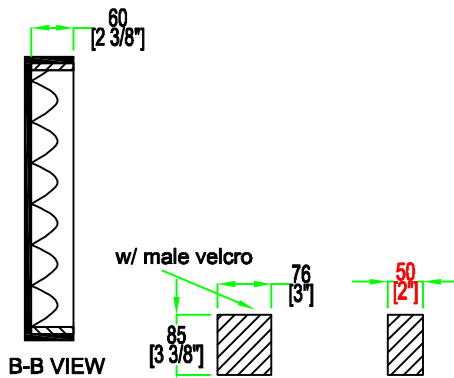

# RRVC1300

FRONT VIEW  
BACK VIEW

LEFT VIEW  
RIGHT VIEW

A-A VIEW

TOP VIEW OF COVER

B-B VIEW

EVA foam 50mm thick: 85\*76\*50mm (x2pcs)  
for supporting sliding tray

C-C VIEW

EVA foam 4mm w/ male velcro on top  
w/a piece of free female velcro (self-glued)

TOP VIEW OF BASE

D-D VIEW

SKU: RRVC1300	BY: ROAD READY CASES
UPC: 821525021215	
APPROVAL SIGNATURE:	DATE:
DRAWING DATE: 07 / 29 / 2009	SCALE: 1:10.1
DRAWING NUMBER: 1/1	REVISION: 3