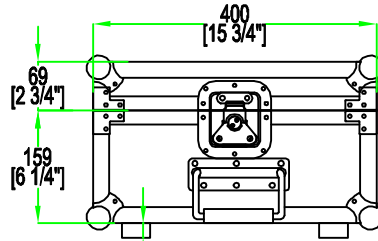

# RRVC1300

FRONT VIEW  
BACK VIEW

LEFT VIEW  
RIGHT VIEW

A-A VIEW

TOP VIEW OF COVER

B-B VIEW

EVA foam 50mm thick: 85\*76\*50mm (x2pcs)  
for supporting sliding tray

C-C VIEW

EVA foam 4mm w/ male velcro on top  
w/a piece of free female velcro (self-glued)

TOP VIEW OF BASE

D-D VIEW

SKU: RRVC1300	BY: ROAD READY CASES
UPC: 821525021215	
APPROVAL SIGNATURE:	DATE:
DRAWING DATE: 07 / 29 / 2009	SCALE: 1:10.1
DRAWING NUMBER: 1/1	REVISION: 3