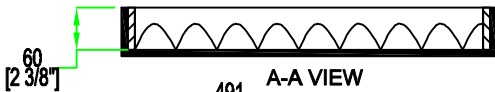

# RRVC1300

FRONT VIEW  
BACK VIEW

LEFT VIEW  
RIGHT VIEW

A-A VIEW

TOP VIEW OF COVER

B-B VIEW

EVA foam 50mm thick: 85\*76\*50mm (x2pcs)  
for supporting sliding tray

C-C VIEW

EVA foam 4mm w/ male velcro on top  
w/a piece of free female velcro (self-glued)

TOP VIEW OF BASE

D-D VIEW

SKU: RRVC1300	BY: ROAD READY CASES
UPC: 821525021215	
APPROVAL SIGNATURE:	DATE:
DRAWING DATE: 07 / 29 / 2009	SCALE: 1:10.1
DRAWING NUMBER: 1/1	REVISION: 3