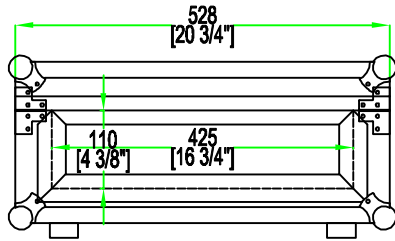

# RRVC1300

FRONT VIEW  
BACK VIEW

LEFT VIEW  
RIGHT VIEW

A-A VIEW

TOP VIEW OF COVER

B-B VIEW

EVA foam 50mm thick: 85\*76\*50mm (x2pcs)  
for supporting sliding tray

C-C VIEW

EVA foam 4mm w/ male velcro on top  
w/a piece of free female velcro (self-glued)

TOP VIEW OF BASE

D-D VIEW

SKU: RRVC1300	BY: ROAD READY CASES
UPC: 821525021215	
APPROVAL SIGNATURE:	DATE:
DRAWING DATE: 07 / 29 / 2009	SCALE: 1:10.1
DRAWING NUMBER: 1/1	REVISION: 3