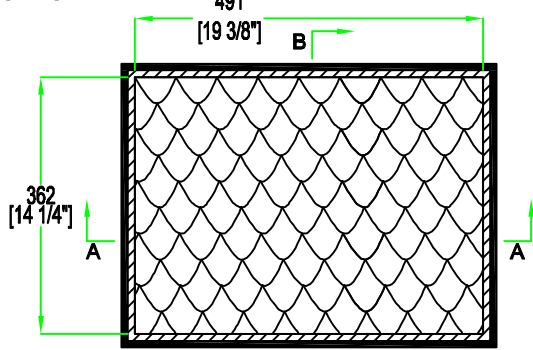

# RRVC1300

FRONT VIEW  
BACK VIEW

LEFT VIEW  
RIGHT VIEW

A-A VIEW

TOP VIEW OF COVER

B-B VIEW

EVA foam 50mm thick: 85\*76\*50mm (x2pcs)  
for supporting sliding tray

C-C VIEW

EVA foam 4mm w/ male velcro on top  
w/a piece of free female velcro (self-glued)

TOP VIEW OF BASE

D-D VIEW

SKU: RRVC1300	BY: ROAD READY CASES
UPC: 821525021215	
APPROVAL SIGNATURE:	DATE:
DRAWING DATE: 07 / 29 / 2009	SCALE: 1:10.1
DRAWING NUMBER: 1/1	REVISION: 3