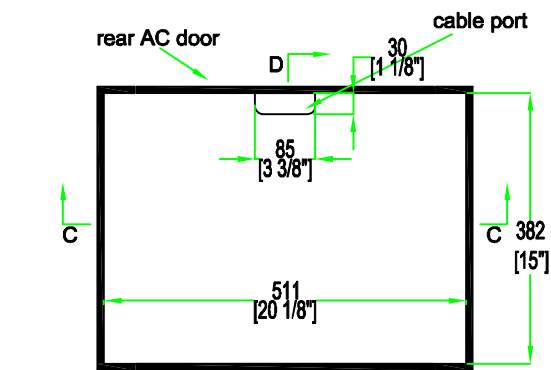

# RRVC1300

FRONT VIEW  
BACK VIEW

LEFT VIEW  
RIGHT VIEW

A-A VIEW

TOP VIEW OF COVER

B-B VIEW

EVA foam 50mm thick: 85\*76\*50mm (x2pcs)  
for supporting sliding tray

C-C VIEW

EVA foam 4mm w/ male velcro on top  
w/a piece of free female velcro (self-glued)

TOP VIEW OF BASE

D-D VIEW

SKU: RRVC1300	BY: ROAD READY CASES
UPC: 821525021215	
APPROVAL SIGNATURE:	DATE:
DRAWING DATE: 07 / 29 / 2009	SCALE: 1:10.1
DRAWING NUMBER: 1/1	REVISION: 3