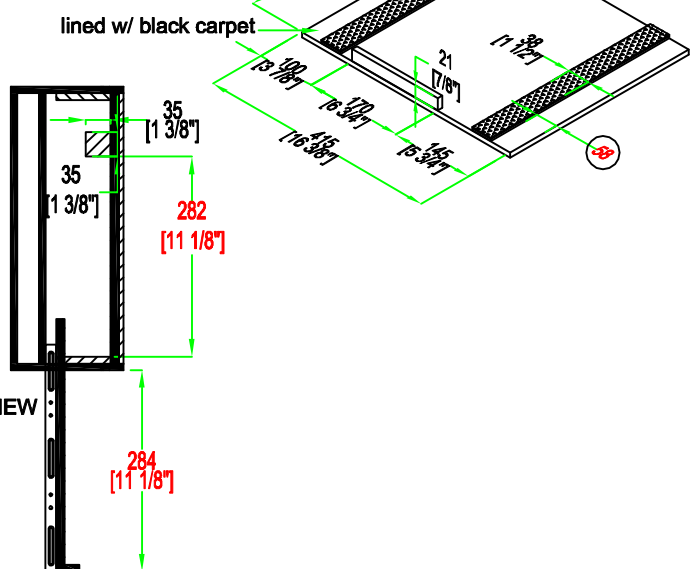

# RRVC1300

FRONT VIEW  
BACK VIEW

LEFT VIEW  
RIGHT VIEW

A-A VIEW

TOP VIEW OF COVER

B-B VIEW

EVA foam 50mm thick: 85\*76\*50mm (x2pcs)  
for supporting sliding tray

C-C VIEW

EVA foam 4mm w/ male velcro on top  
w/a piece of free female velcro (self-glued)

TOP VIEW OF BASE

D-D VIEW

SKU: RRVC1300	BY: ROAD READY CASES
UPC: 821525021215	
APPROVAL SIGNATURE:	DATE:
DRAWING DATE: 07 / 29 / 2009	SCALE: 1:10.1
DRAWING NUMBER: 1/1	REVISION: 3