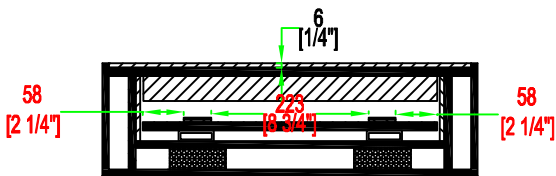

# RRVC1300

FRONT VIEW  
BACK VIEW

LEFT VIEW  
RIGHT VIEW

A-A VIEW

TOP VIEW OF COVER

B-B VIEW

EVA foam 50mm thick: 85\*76\*50mm (x2pcs)  
for supporting sliding tray

C-C VIEW

EVA foam 4mm w/ male velcro on top  
w/a piece of free female velcro (self-glued)

TOP VIEW OF BASE

D-D VIEW

SKU: RRVC1300	BY: ROAD READY CASES
UPC: 821525021215	
APPROVAL SIGNATURE:	DATE:
DRAWING DATE: 07 / 29 / 2009	SCALE: 1:10.1
DRAWING NUMBER: 1/1	REVISION: 3