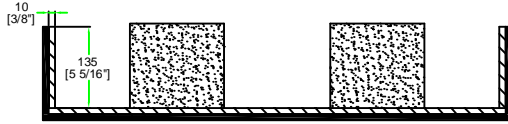

RRZED420

FRONT VIEW
BACK VIEW

LEFT VIEW
RIGHT VIEW

A-A VIEW

TOP VIEW OF COVER

B-B VIEW

C-C VIEW

TOP VIEW OF BASE

D-D VIEW

	SKU: RRZED420	BY:
	UPC: NA	ROAD READY CASES
APPROVAL SIGNATURE :		DATE :
DRAWING DATE :	SCALE :	DRAWING NUMBER :
10 / 15 / 2012	1:12	1/1
REVISION :		NA