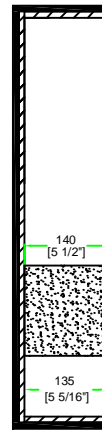

RRZED420

FRONT VIEW
BACK VIEW

LEFT VIEW
RIGHT VIEW

A-A VIEW

TOP VIEW OF COVER

B-B VIEW

C-C VIEW

TOP VIEW OF BASE

D-D VIEW

	SKU: RRZED420	BY:
	UPC: NA	ROAD READY CASES
APPROVAL SIGNATURE :		DATE :
DRAWING DATE :	SCALE :	DRAWING NUMBER :
10 / 15 / 2012	1:12	1/1
REVISION :		NA