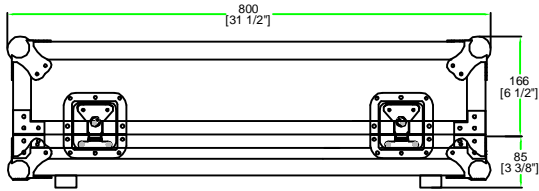

RRZED420

FRONT VIEW
BACK VIEW

LEFT VIEW
RIGHT VIEW

A-A VIEW

TOP VIEW OF COVER

B-B VIEW

C-C VIEW

TOP VIEW OF BASE

D-D VIEW

	SKU: RRZED420	BY:
	UPC: NA	ROAD READY CASES
APPROVAL SIGNATURE :		DATE :
DRAWING DATE :	SCALE :	DRAWING NUMBER :
10 / 15 / 2012	1:12	1/1
REVISION :		NA