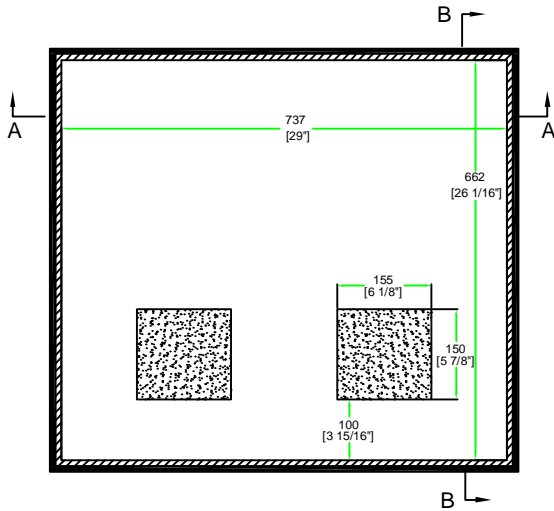

RRZED420

FRONT VIEW
BACK VIEW

LEFT VIEW
RIGHT VIEW

A-A VIEW

TOP VIEW OF COVER

B-B VIEW

C-C VIEW

TOP VIEW OF BASE

D-D VIEW

	SKU: RRZED420	BY:
	UPC: NA	ROAD READY CASES
APPROVAL SIGNATURE :		DATE :
DRAWING DATE :	SCALE :	DRAWING NUMBER :
10 / 15 / 2012	1:12	1/1
REVISION :		NA