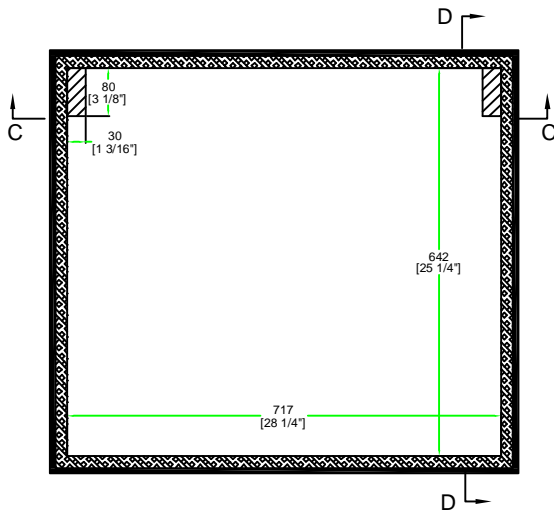

RRZED420

FRONT VIEW
BACK VIEW

LEFT VIEW
RIGHT VIEW

A-A VIEW

TOP VIEW OF COVER

B-B VIEW

C-C VIEW

TOP VIEW OF BASE

D-D VIEW

	SKU: RRZED420	BY:
	UPC: NA	ROAD READY CASES
APPROVAL SIGNATURE :		DATE :
DRAWING DATE :	SCALE :	DRAWING NUMBER :
10 / 15 / 2012	1:12	1/1
REVISION :		NA