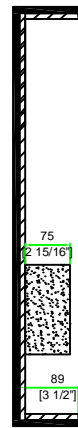

RRZED428

FRONT VIEW
BACK VIEW

LEFT VIEW
RIGHT VIEW

A-A VIEW

CROSS SECTION

TOP VIEW OF COVER

B-B VIEW

C-C VIEW

TOP VIEW OF BASE

TOP VIEW OF BASE

D-D VIEW

	SKU: RRZED428	BY: ROAD READY CASES	
	UPC: NA		
	APPROVAL SIGNATURE :	DATE :	
DRAWING DATE :	SCALE :	DRAWING NUMBER :	REVISION :
09 / 02 / 2009	1:12	1/1	1