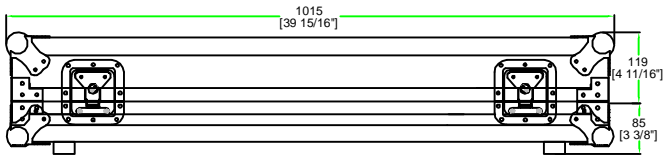

RRZED428

FRONT VIEW
BACK VIEW

LEFT VIEW
RIGHT VIEW

A-A VIEW

CROSS SECTION

TOP VIEW OF COVER

B-B VIEW

C-C VIEW

TOP VIEW OF BASE

TOP VIEW OF BASE

D-D VIEW

	SKU: RRZED428	BY: ROAD READY CASES	
	UPC: NA		
	APPROVAL SIGNATURE :	DATE :	
DRAWING DATE :	SCALE :	DRAWING NUMBER :	REVISION :
09 / 02 / 2009	1:12	1/1	1