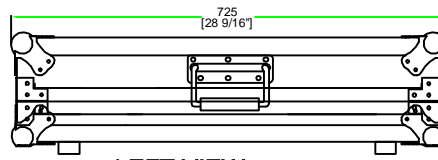

RRZED428

FRONT VIEW
BACK VIEW

LEFT VIEW
RIGHT VIEW

A-A VIEW

CROSS SECTION

TOP VIEW OF COVER

B-B VIEW

C-C VIEW

TOP VIEW OF BASE

TOP VIEW OF BASE

D-D VIEW

	SKU: RRZED428	BY: ROAD READY CASES	
	UPC: NA		
	APPROVAL SIGNATURE :	DATE :	
DRAWING DATE :	SCALE :	DRAWING NUMBER :	REVISION :
09 / 02 / 2009	1:12	1/1	1