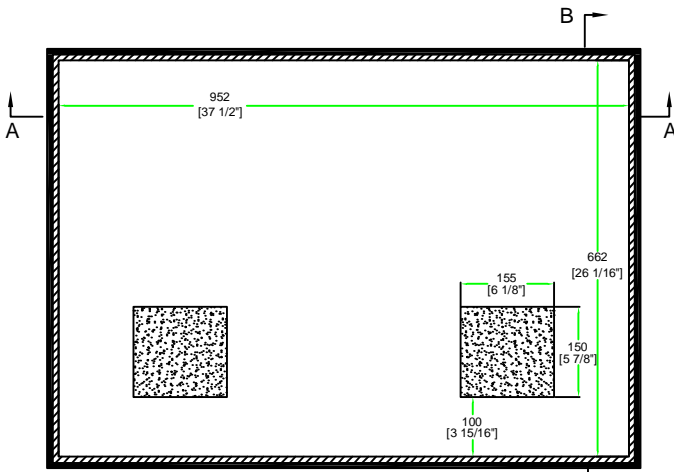

RRZED428

FRONT VIEW
BACK VIEW

LEFT VIEW
RIGHT VIEW

A-A VIEW

CROSS SECTION

TOP VIEW OF COVER

B-B VIEW

C-C VIEW

TOP VIEW OF BASE

TOP VIEW OF BASE

D-D VIEW

	SKU: RRZED428	BY: ROAD READY CASES	
	UPC: NA		
	APPROVAL SIGNATURE :	DATE :	
DRAWING DATE :	SCALE :	DRAWING NUMBER :	REVISION :
09 / 02 / 2009	1:12	1/1	1