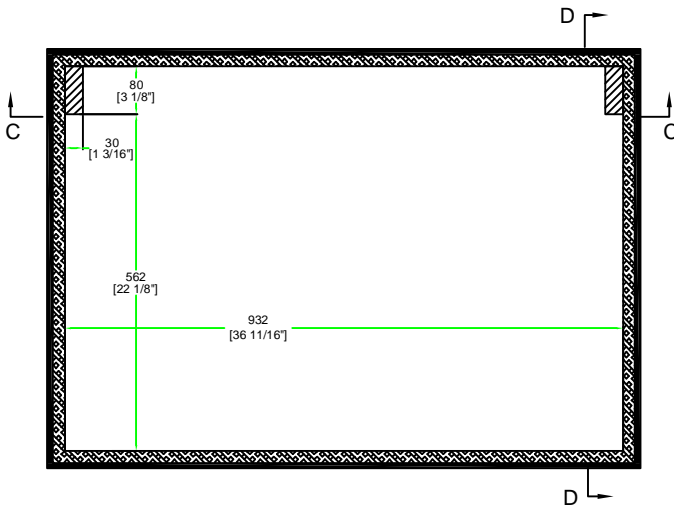

RRZED428

FRONT VIEW
BACK VIEW

LEFT VIEW
RIGHT VIEW

A-A VIEW

CROSS SECTION

TOP VIEW OF COVER

B-B VIEW

C-C VIEW

TOP VIEW OF BASE

TOP VIEW OF BASE

D-D VIEW

	SKU: RRZED428	BY: ROAD READY CASES	
	UPC: NA		
	APPROVAL SIGNATURE :	DATE :	
DRAWING DATE :	SCALE :	DRAWING NUMBER :	REVISION :
09 / 02 / 2009	1:12	1/1	1